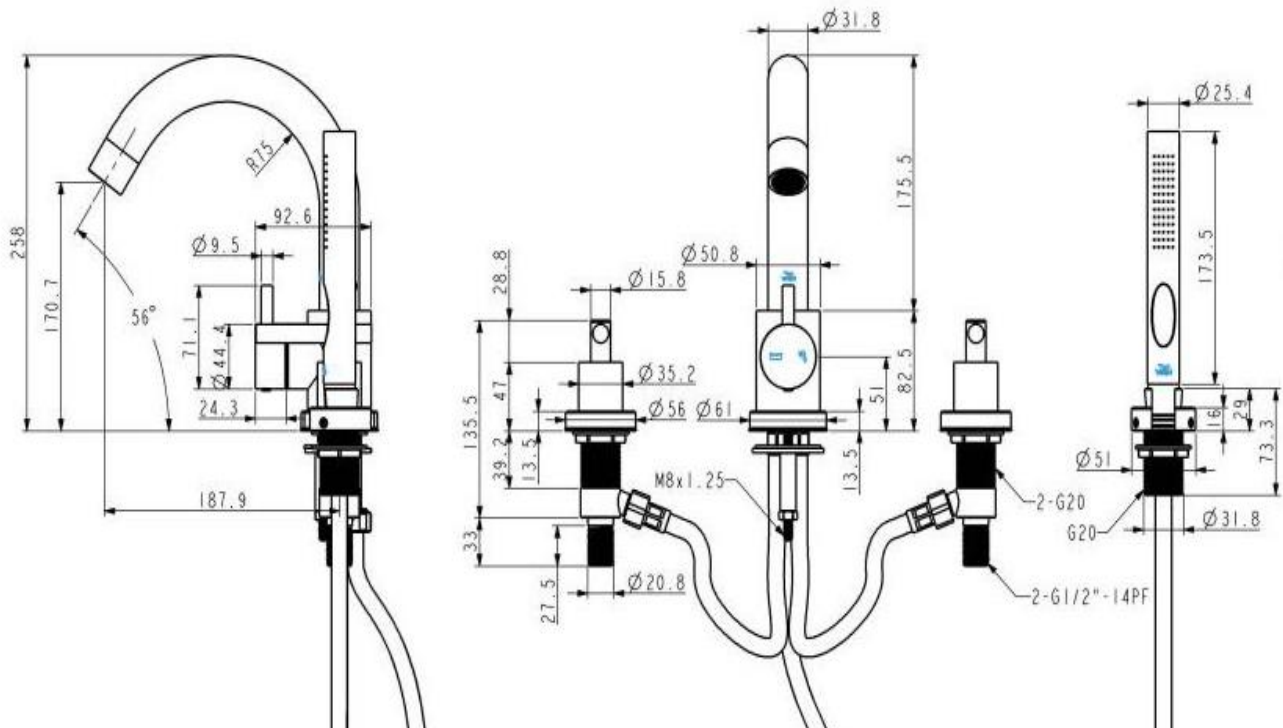

Brand : VRH, Thailand
 Name : MARATHON 4 Hole deck mounted tub mixer
 Item Code : B4002B1
 Designer :
 Color / Finish: 304 Stainless Steel
 Dimensions : 258 mm Height
 187.9 mm spout projection

Product info:

- Rim mounted 2-handle bath shower mixer
- With extractable hand shower set
- Flow pressure: 1~5 bar (15~70 psi)

Flushing of pipe must be done before fittings are installed. Failure to do so voids the warranty.
 Follow cleaning instructions and avoid using any harmful chemicals.
 All information is for reference only. Installation shall always be based on the specs provided with actual delivered items.
 For more info, visit www.sanitecph.com