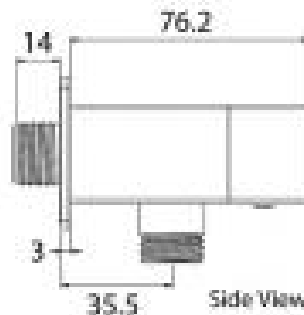

Brand : VRH, Thailand
 Name : CUBE Shower valve with hose connection
 Item Code : B3120X2
 Designer :
 Color / Finish: 304 Stainless Steel
 Dimensions : 76.2 x 48.5 x 48.5

Product info:

- Wall shut-off valve ½"
- With hose connection ½"

Front View

Side View

Top View