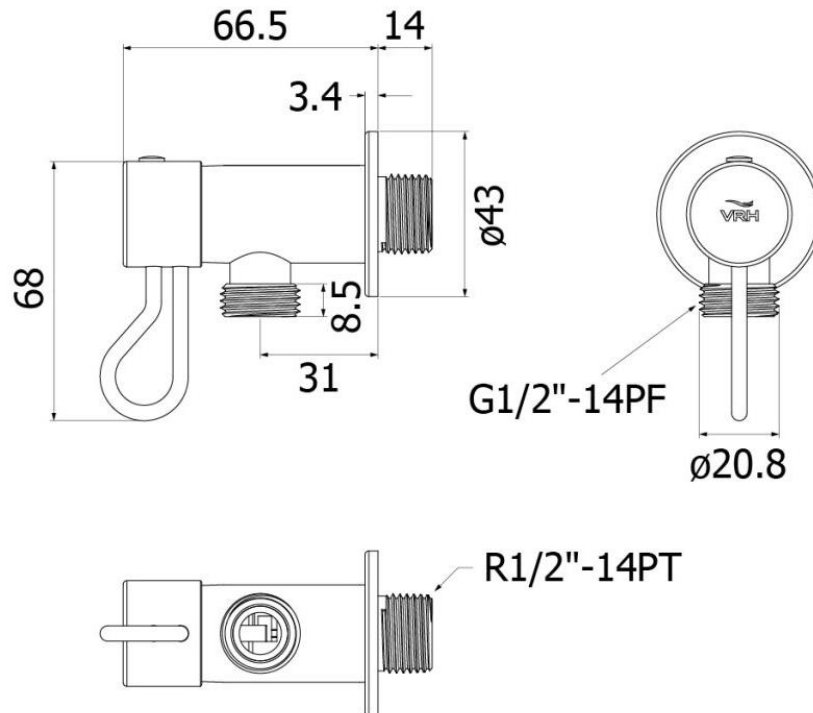

Brand : VRH, Thailand
 Name : BONNY Wall tap
 Item Code : B3120K5
 Designer :
 Color / Finish: 304 Stainless Steel
 Dimensions : (See data drawing below for dimensions)

Product info:
 • Wall tap

Flushing of pipe must be done before fittings are installed. Failure to do so voids the warranty.
 Follow cleaning instructions and avoid using any harmful chemicals.
 All information is for reference only. Installation shall always be based on the specs provided with actual delivered items.
 For more info, visit www.sanitecph.com