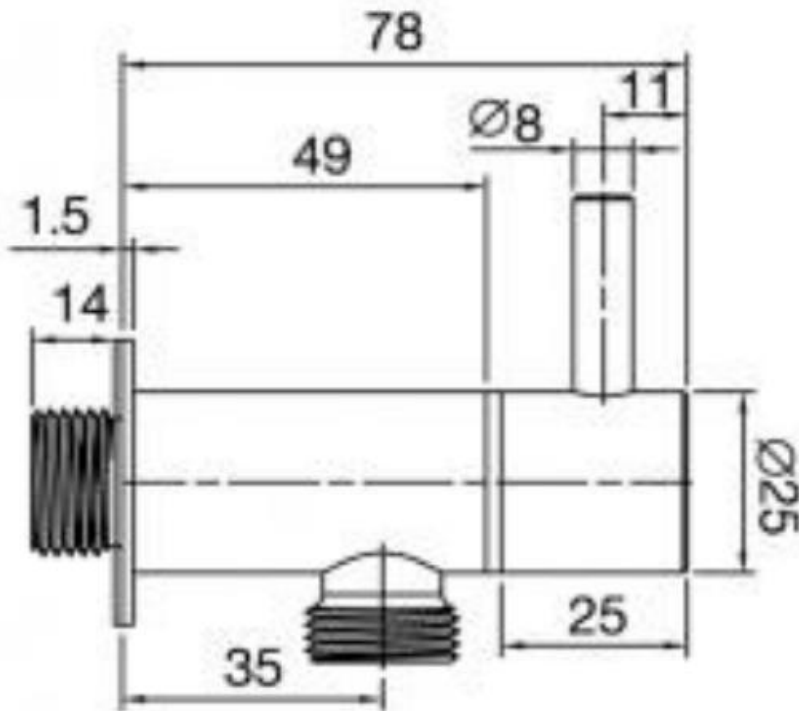

Brand : VRH, Thailand  
 Name : BONNY Shower valve with hose connection  
 Item Code : B3120K2  
 Designer :  
 Color / Finish: 304 Stainless Steel  
 Dimensions : 78 x Ø25 mm

**Product info:**

- Wall stop valve ½"
- With hose connection ½"