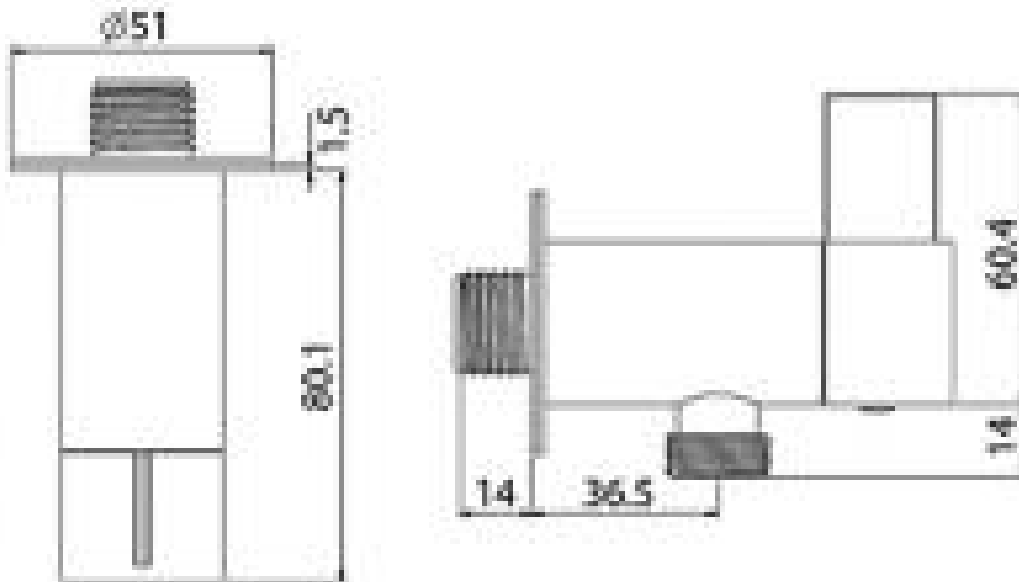

Flushing of pipe must be done before fittings are installed. Failure to do so voids the warranty.
Follow cleaning instructions and avoid using any harmful chemicals.
All information is for reference only. Installation shall always be based on the specs provided with actual delivered items.
For more info, visit www.sanitecph.com