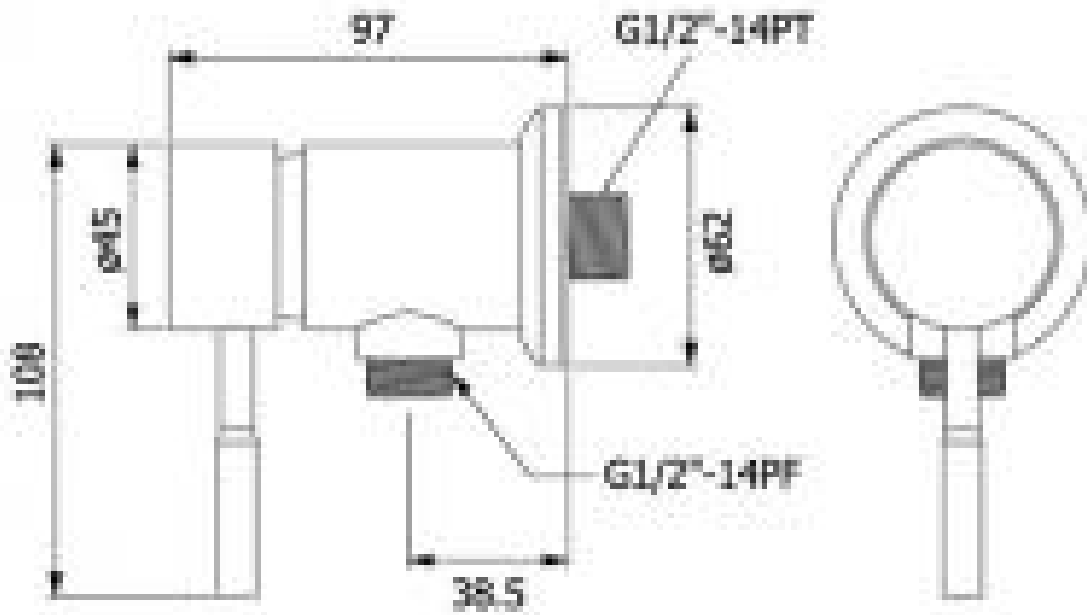

Brand : VRH, Thailand  
Name : MARATHON Shower valve with hose connection  
Item Code : B3120A2  
Designer :  
Color / Finish: 304 Stainless Steel  
Dimensions : 97 x 108 mm

Product info:

- Wall shut off valve ½"
- With hose connector ½"