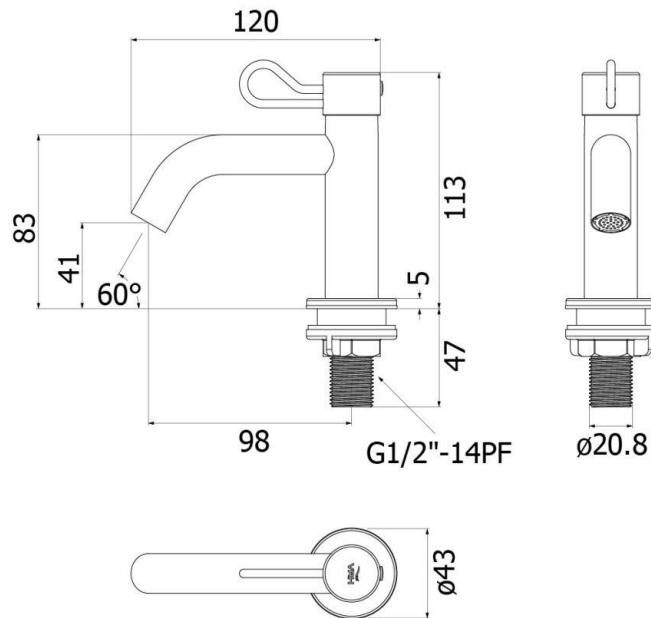

Brand : VRH, Thailand
 Name : Bonny Basin Pillar tap
 Item Code : B2000K5
 Designer :
 Color / Finish: 304 Stainless Steel
 Dimensions : Dia.43 x 120 x 113 mm

Product info:

- Basin Pillar Tap
- LOOP handle

HFVSB-2000K5
unit : mm

Flushing of pipe must be done before fittings are installed. Failure to do so voids the warranty.
 Follow cleaning instructions and avoid using any harmful chemicals.
 All information is for reference only. Installation shall always be based on the specs provided with actual delivered items.
 For more info, visit www.sanitecph.com