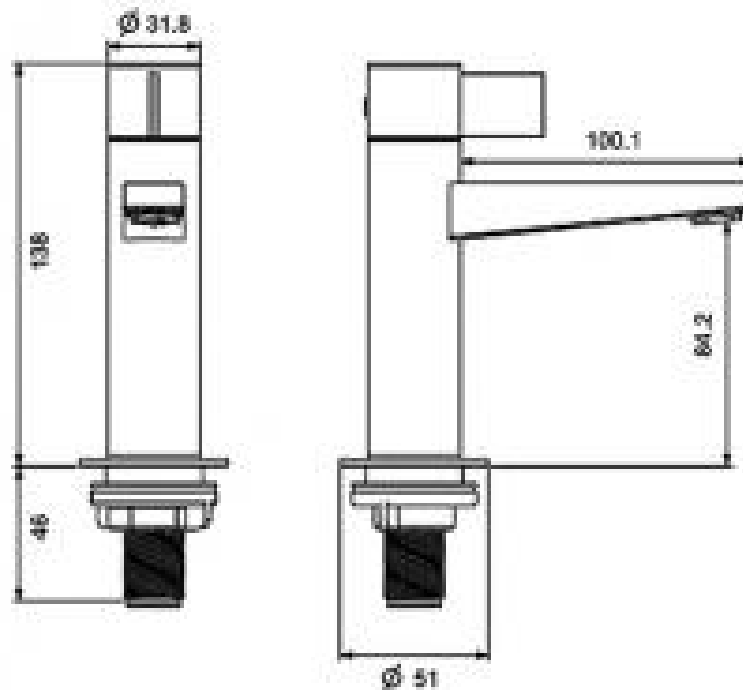

Brand : VRH, Thailand  
 Name : HYBRID Basin pillar tap (cold water only) requires ½  
 Item Code : B2000H2  
 Designer :  
 Color / Finish: 304 Stainless Steel  
 Dimensions : 136 mm height  
 64.2 mm spout projection

**Product info:**

- Tall basin tap for washbowl
- For cold or pre-mixed water

**Add-ons:**

- 1x angle valve ½"x½" (no nuts)
- 1x flexible supply hose ½"x½" x?cm
- 1x basin waste strainer or pop-up
- 1x basin waste trap