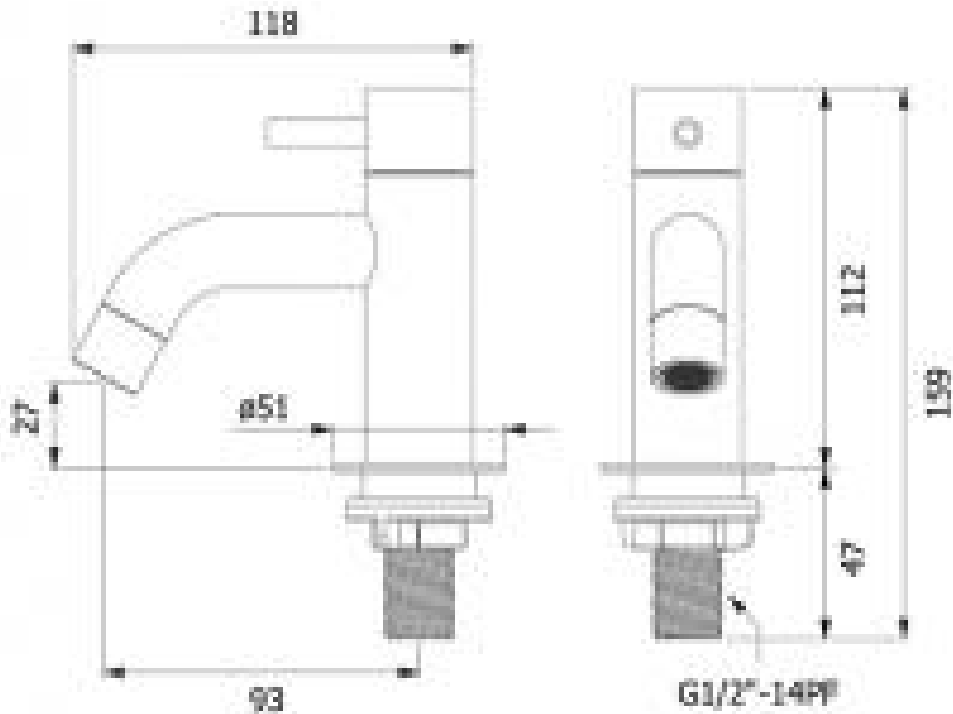

Brand : VRH, Thailand
 Name : POCKET Basin pillar tap (cold water only)
 Item Code : B2000G7
 Designer :
 Color / Finish: 304 Stainless Steel
 Dimensions : 112 mm height, 118 mm length
 93 mm spout projection

Product info:

- Basin pillar tap for cold water
- Requires ½ " inlet hose
- 1x angle valve ½"x½" (with nuts)
- 1x flexible supply hose ½"x½" x?cm
- 1x basin waste strainer or pop-up
- 1x basin waste trap