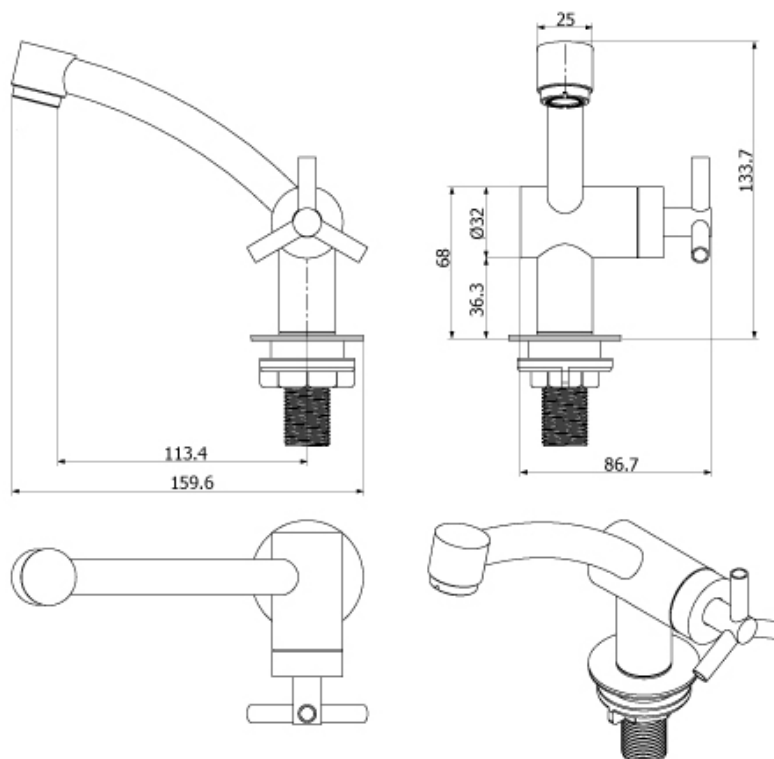

Brand : VRH, Thailand
 Name : NEW CROSS Basin pillar tap (cold water only)
 Item Code : B200023
 Designer :
 Color / Finish: 304 Stainless Steel
 Dimensions : 159.6 mm length

Product info:

- Basin pillar tap ½ " for cold or pre-mixed water
- Requires ½ inlet hose
- 1x angle valve ½"x½" (no nuts)
- 1x flexible supply hose ½"x½" x?cm
- 1x basin waste strainer or pop-up
- 1x basin waste trap