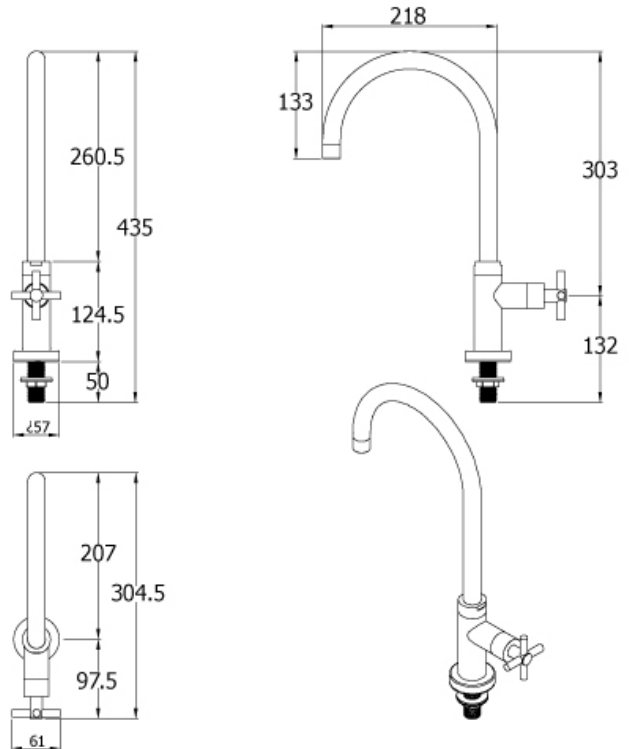

Brand : VRH, Thailand
 Name: Smooth Sink pillar tap J spout
 Item Code: B1000D2
 Designer:
 Color / Finish: 304 Stainless Steel
 Dimensions: 385 mm height

Product info:

- Sink Pillar Tap
- With J-Spout

Add-ons:

- 1x angle valve ½"x½" (no nuts)
- 1x flexible supply hose ½"x½" x?cm

Follow cleaning instructions and avoid using any harmful chemicals. Failure to do so voids the warranty.

All information is for reference only. Installation shall always be based on the specs provided with actual delivered items.
 For more info, visit www.sanitecph.com