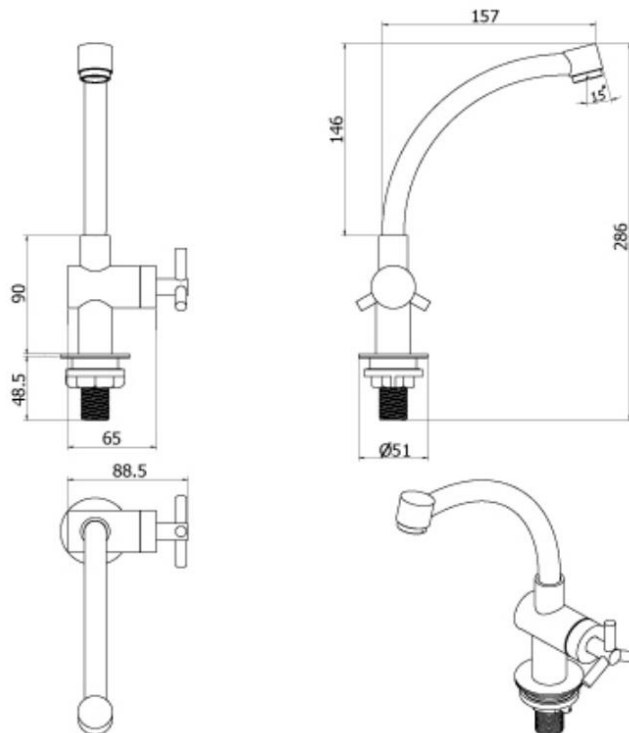

Brand : VRH, Thailand
 Name: New Cross Sink pillar tap
 Item Code: B100023
 Designer:
 Color / Finish: 304 Stainless Steel
 Dimensions: 236 mm Height
 157 mm Spout Projection

Product info:

- Sink Pillar Tap

Add-ons:

- 1x angle valve ½"x½" (no nut)
- 1x flexible supply hose ½"x½" x?cm

Follow cleaning instructions and avoid using any harmful chemicals. Failure to do so voids the warranty.

All information is for reference only. Installation shall always be based on the specs provided with actual delivered items.
 For more info, visit www.sanitecph.com