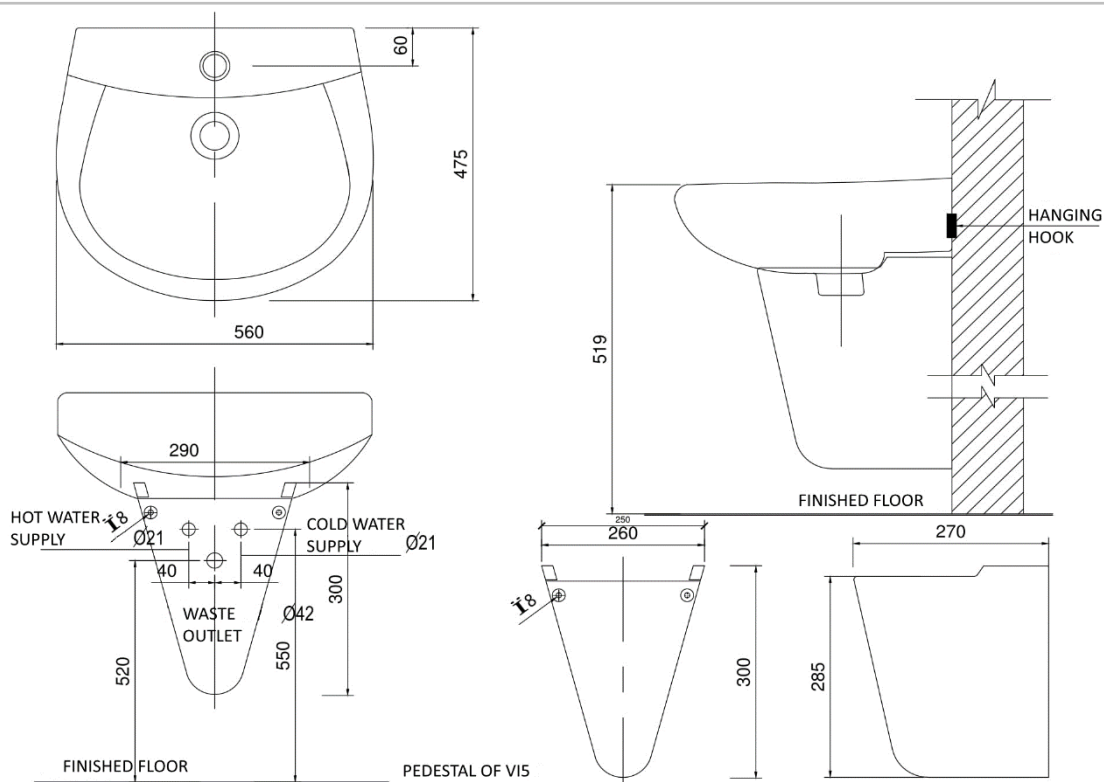

Brand : Viglacera, Vietnam  
 Name : Wall hung basin  
 Item Code : VI5B + VI5HP  
 Color / Finish: White  
 Dimensions : 560 x 475 mm

**Product info:**

- Wall Hung Basin
- With 1 tap hole
- With Bolts
- With NANO coating
- VI5HP half pedestal