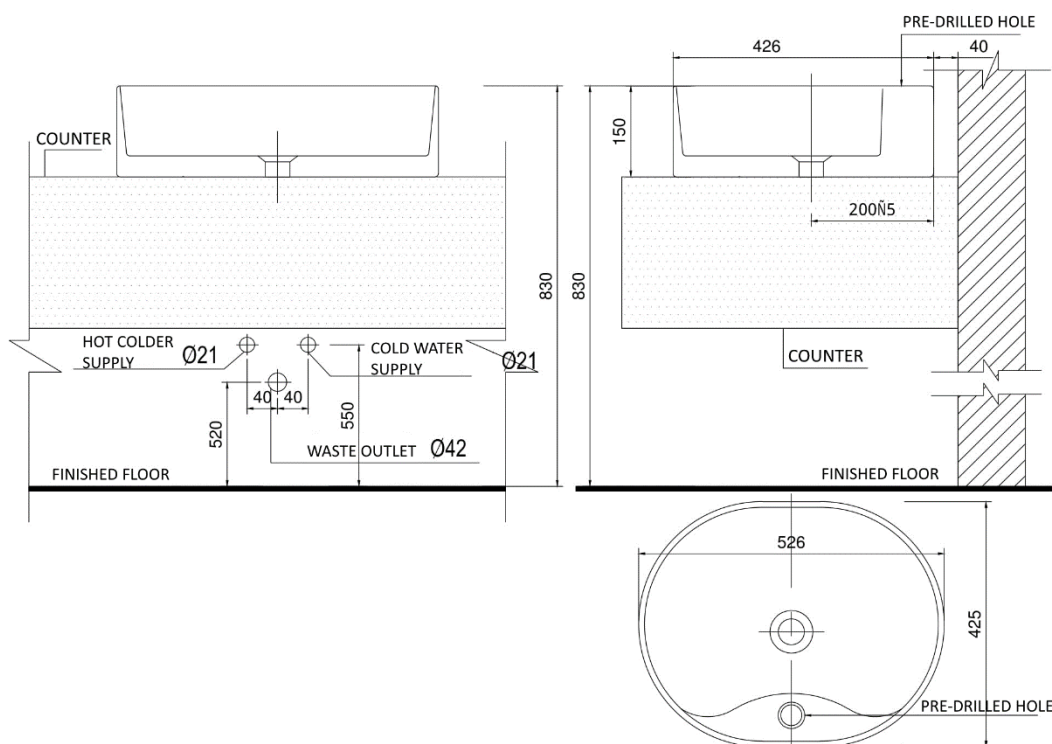

Brand : Viglacera, Vietnam  
 Name : Washbowl  
 Item Code : VCD19  
 Color / Finish: White  
 Dimensions : 425 x 526 x 150 mm

**Product info:**

- Tabletop wash basin
- With Overflow
- With NANO coating
- With 1 tap hole