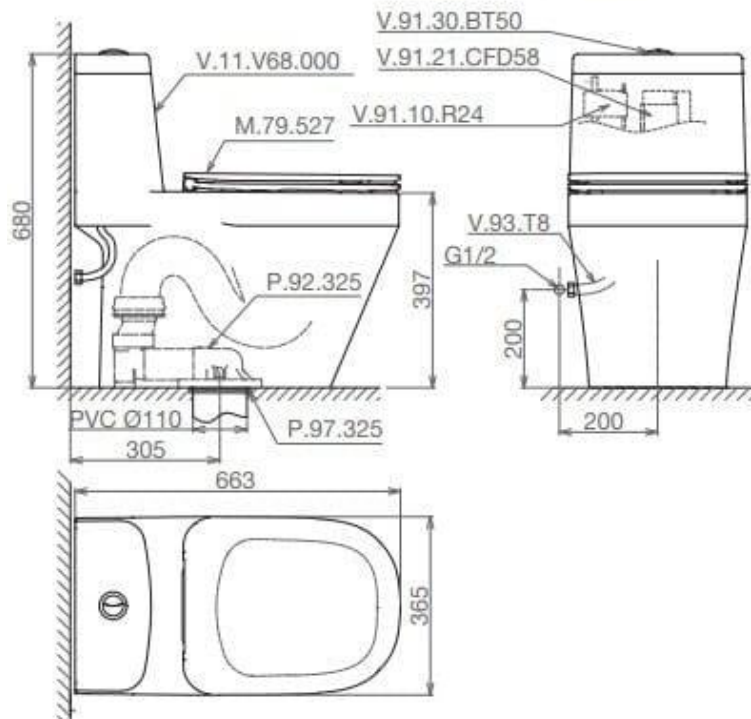

Brand : Viglacera, Vietnam
 Name : One-Piece toilet
 Item Code : V68

Color / Finish: White
 Dimensions : 680 x 660 x 362 mm

Product info:

- Flush system: 2-push flush – 6l/31
- Material: Strong molded antibacterial PP plastic
- Surface coated with antibacterial and dirt-resistant Nano enamel
- One piece design, easy to clean and prevent dirt form sticking
- Vortex flushing technology: Max vortex, combined with siphon suction, no noise
- Nano Titan ceramic enamel: Antibacterial, anti-stick
- Soft-closing lid increases product durability