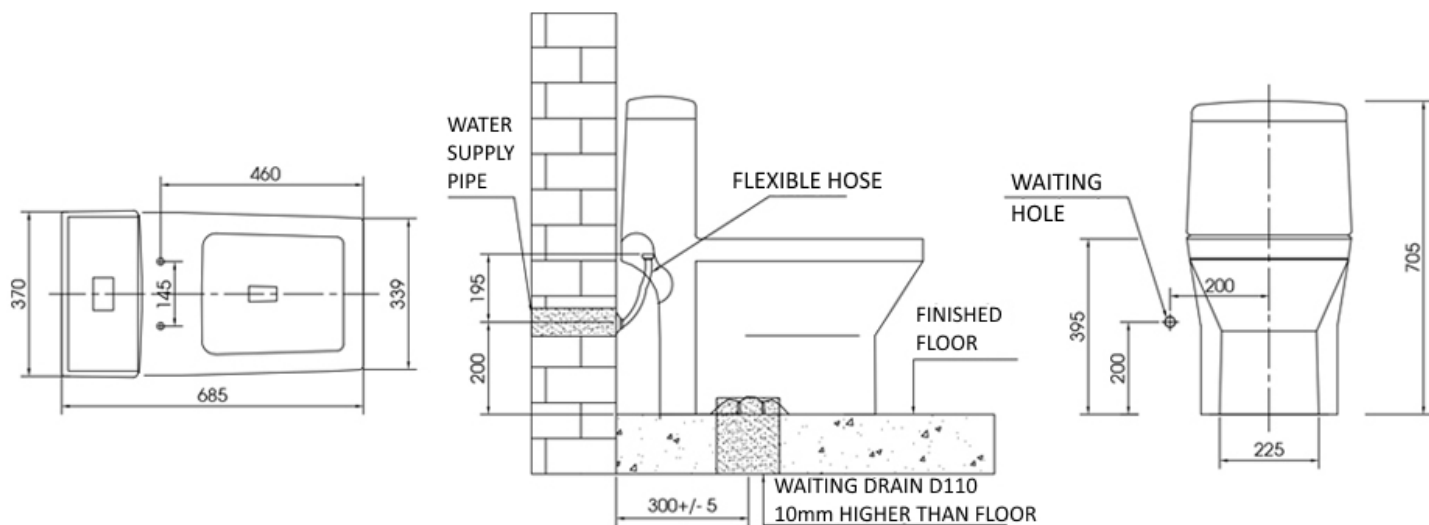

Brand : Viglacera, Vietnam
Name : 1-Piece US type toilet
Item Code : V42

Color / Finish: White
Dimensions : 685 x 370 x 705 mm

Product info:

- 1-piece toilet 3/6 L dual flush
- With: roughing-in 300±5mm
- Soft close seat & cover
- With NANO Coating
- Angle valve ½" x ½"
- Flexible hose ½" x ½" x 14"
- Floor Flange Set
- Side mounting bolts set