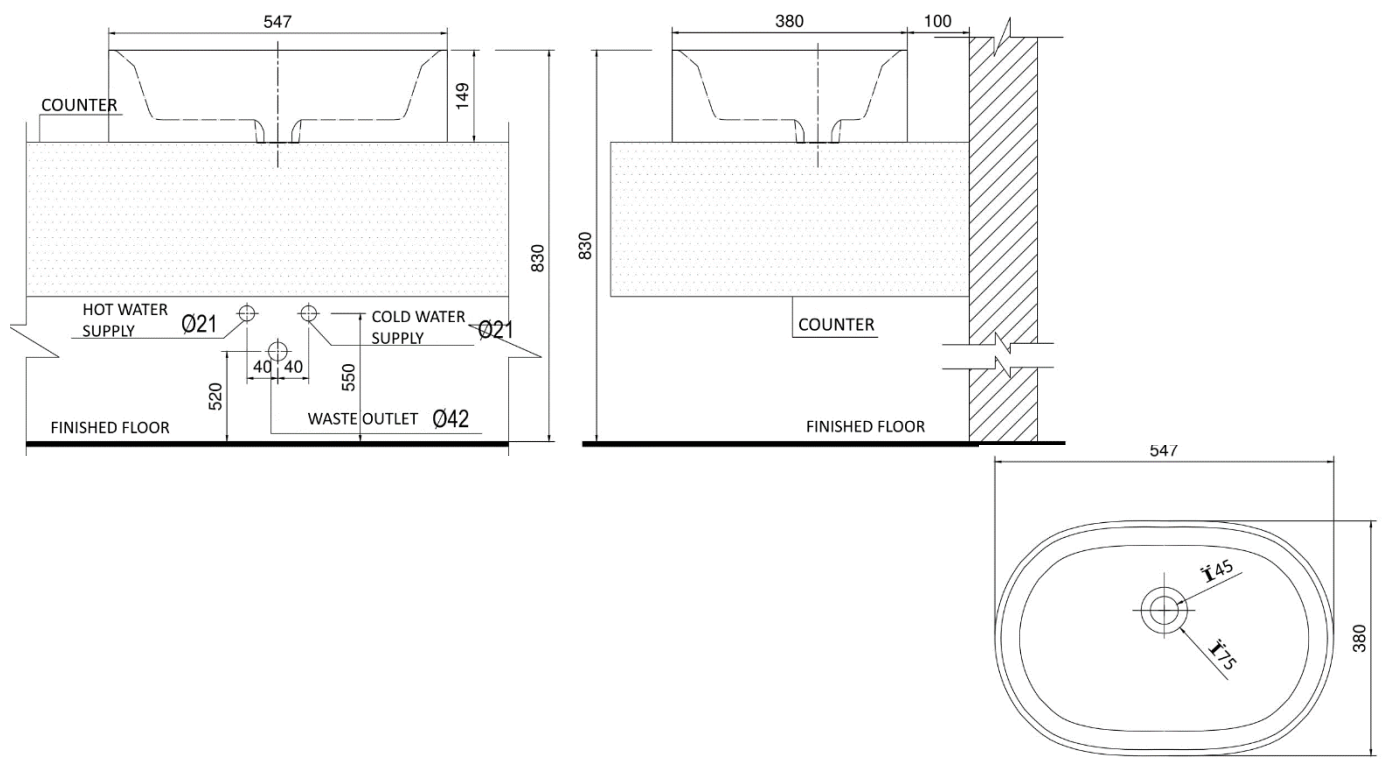

Brand : Viglacera, Vietnam
 Name : Urinal Top Inlet
 Item Code : V22

Color / Finish: White
 Dimensions : 380 x 547 x 149mm

Product info:

- Urinal Top Inlet
- NANO coating

Add-ons:

- Urinal Flush Valve

Flushing of pipe must be done before fittings are installed. Failure to do so voids the warranty.