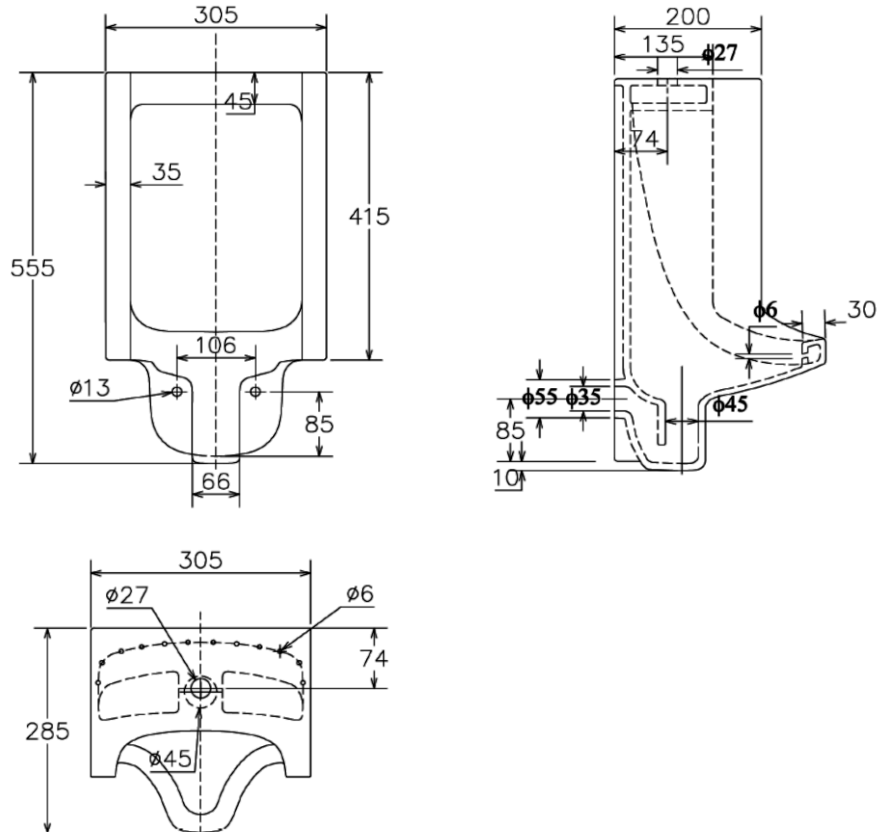

SPECIFICATION SHEET - Fixture

BRAND:		Product Photo:
ORIGIN:	Vietnam	
SERIES:	URINALS	
PRODUCT DESCRIPTION:	Wall hung urinal, top inlet, with NANO coating	
MODEL No.	TTS	
FINISH/COLOUR:	White	
DIMENSIONS:	305 x 285 x 555mm	
OPTIONAL MATCHING PARTS:	Urinal flush valve	

Technical Informations:

see next page

REMINDER:	Pipe flushing must be done before faucets are installed. Failure to do so voids the warranty. Do not use cleaners containing abrasive cleansers, ammonia, bleach, acids, waxes, alcohol, solvents or other products not recommended for chrome. All information is for reference only, installation shall always be based on the actual product delivered.