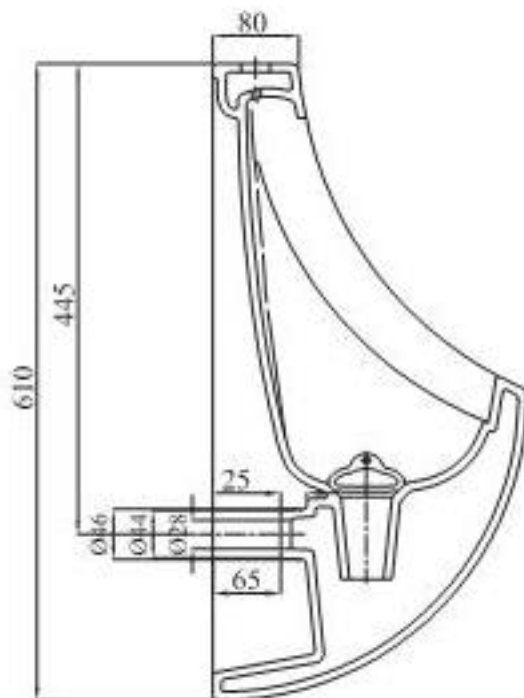

Brand : Viglacera, Vietnam
Name : Urinal Top Inlet
Item Code : T51

Color / Finish: White
Dimensions : 320 x 302 x 600 mm

- Product info:
- Urinal Top Inlet
 - NANO coating
- Add-ons:
- Urinal Flush Valve