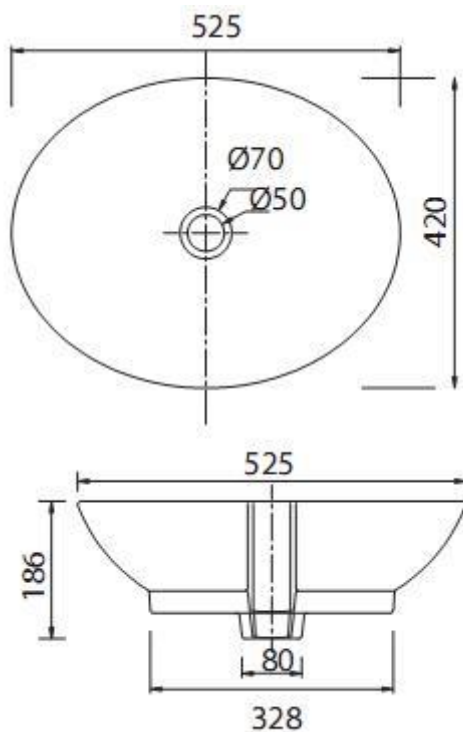

Brand : Viglacera, Vietnam  
Name : Washbowl  
Item Code : BS415  
Color / Finish: White  
Dimensions : 525 x 420 mm

Product info:

- Tabletop wash basin
- With Overflow
- With NANO coating

Flushing of pipe must be done before fittings are installed. Failure to do so voids the warranty.