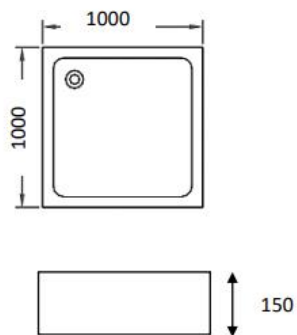

TRAY/ BASE

Flushing of pipe must be done before fittings are installed. Failure to do so voids the warranty.
Follow cleaning instructions and avoid using any harmful chemicals.
All information is for reference only. Installation shall always be based on the specs provided with actual delivered items.
For more info, visit www.sanitecph.com