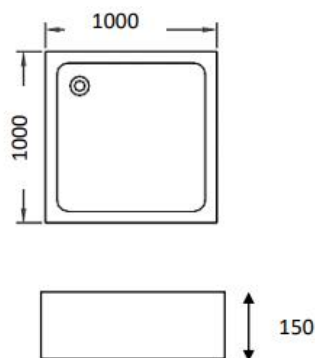

TRAY/ BASE

Flushing of pipe must be done before fittings are installed. Failure to do so voids the warranty.

Follow cleaning instructions and avoid using any harmful chemicals.

All information is for reference only. Installation shall always be based on the specs provided with actual delivered items.

For more info, visit www.sanitecph.com