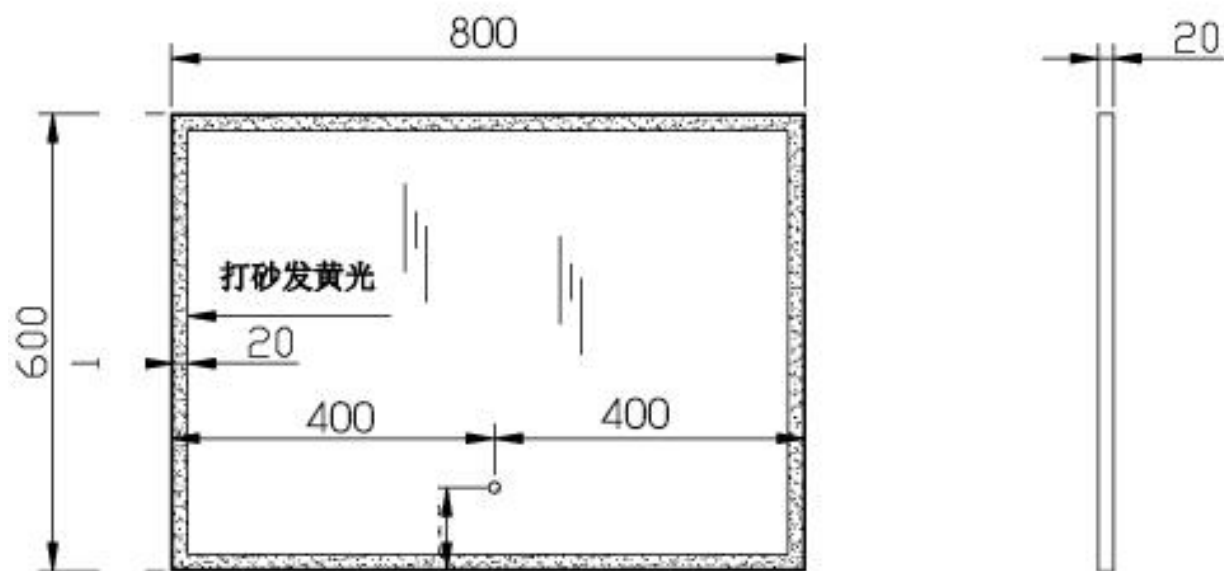

Brand : Queenswood, China
Name : Wall mirror with LED light, matt black frame
Item Code : VRN-8060J
Designer :
Color / Finish:
Dimensions : 800 x 600 x 35mm

Product info:
• Mirror with LED light

Flushing of pipe must be done before fittings are installed. Failure to do so voids the warranty.
Follow cleaning instructions and avoid using any harmful chemicals.
All information is for reference only. Installation shall always be based on the specs provided with actual delivered items.
For more info, visit www.sanitecph.com