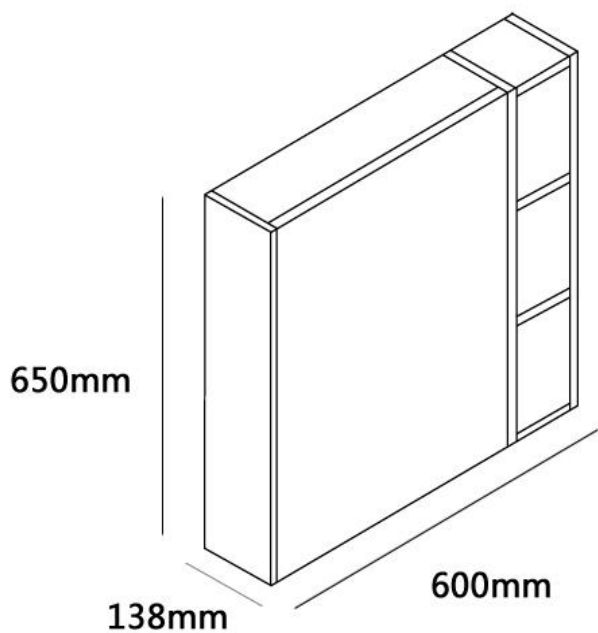

Brand : Queenswood, China
 Name : Wall tall cabinet with side open shelves
 Item Code : MC651460
 Designer :
 Color / Finish: -GRWA, -PWD, -IR
 Dimensions : 600 x 800 x 138 mm

Product info:

- Wall hung mirror cabinet
- With open shelves
- Materials: Waterproof plywood