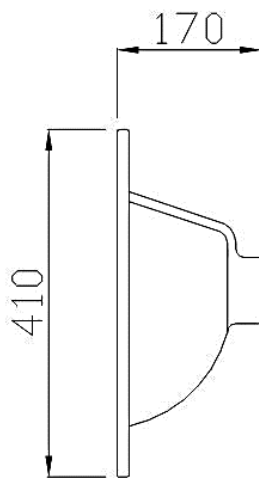

Brand : Queenswood, China
 Name : Wall cabinet with door (right hinge)
 Item Code : LC393945-RH-CYO
 Designer :
 Color / Finish : 'CYO
 Dimensions : 410 x 410 x 470mm

Product info:

- Wall cabinet with door (right hinge)
- 9048B basin with overflow
- 1 tap hole 410 x 410mm + M30050G seal