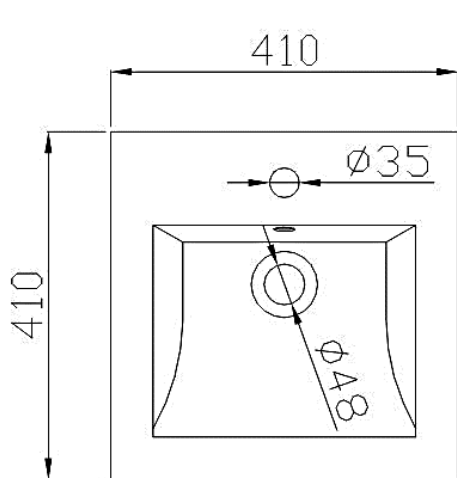

Brand : Queenswood, China
 Name : Wall cabinet with door (right hinge)
 Item Code : LC393945-RH-CYO
 Designer :
 Color / Finish : 'CYO
 Dimensions : 410 x 410 x 470mm

Product info:

- Wall cabinet with door (right hinge)
- 9048B basin with overflow
- 1 tap hole 410 x 410mm + M30050G seal