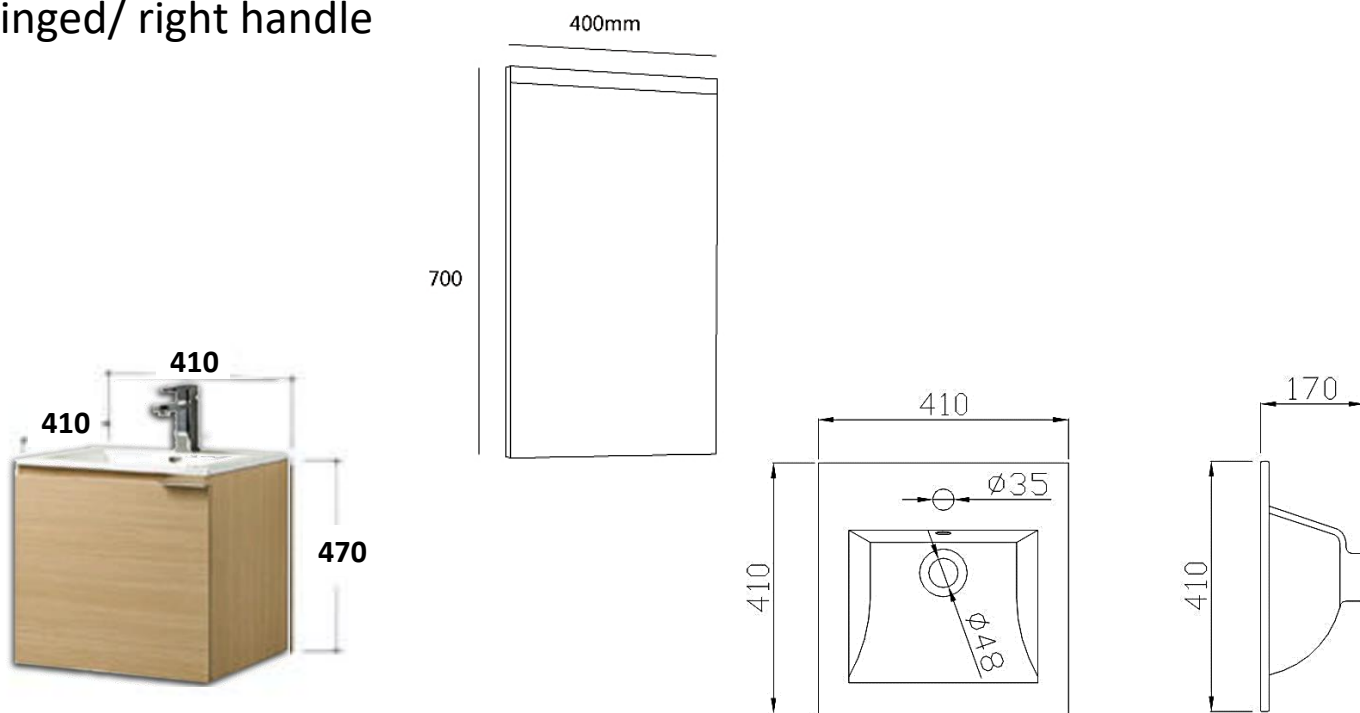

Brand : Queenswood, China
 Name : Wall cabinet with door & 9048B basin
 Item Code : LC393945-LH-IR
 Designer :
 Color / Finish: Ice River
 Dimensions : 410 x 410 x 470 mm

Product info:

- Wall hung lavatory cabinet
- With 1 soft-closing doors
- Left or right hinged option
- With WB9048B
- 1 sit on basin (with tap hole and overflow)

Add-on:

- M30050G Rubber seal

left hinged/ right handle

Follow cleaning instructions and avoid using any harmful chemicals. Failure to do so voids the warranty.

All information is for reference only. Installation shall always be based on the specs provided with actual delivered items.
 For more info, visit www.sanitecph.com