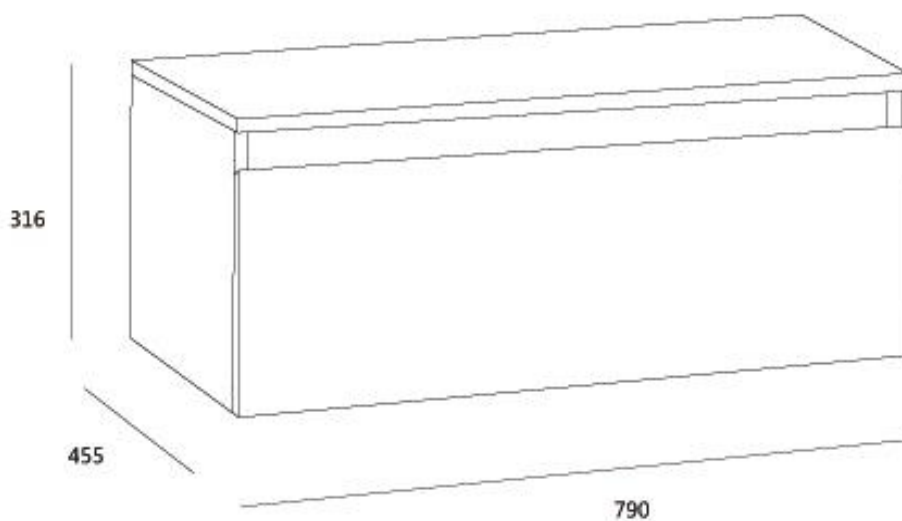

Follow cleaning instructions and avoid using any harmful chemicals. Failure to do so voids the warranty.

All information is for reference only. Installation shall always be based on the specs provided with actual delivered items.
For more info, visit www.sanitecph.com