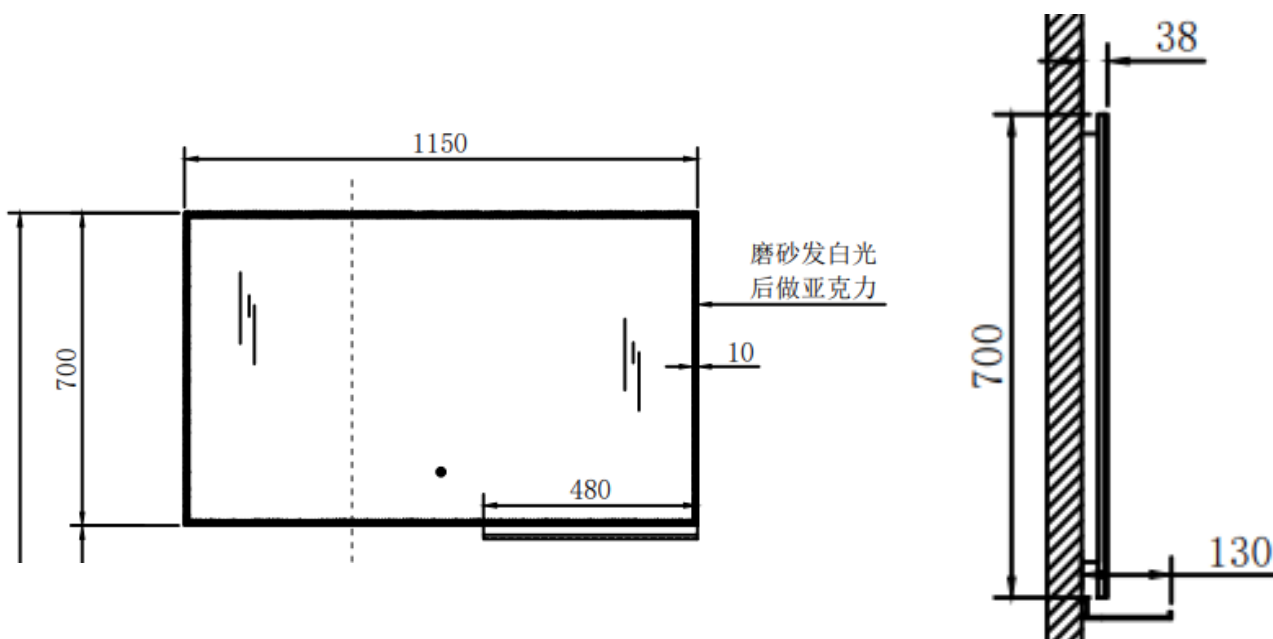

Brand: Queenswood, China  
 Name: AURORA rectangular mirror  
 GRACIA aluminum alloy shelf  
 Item Code: AU-1170J + GR-L481330-SBGB  
 Designer:  
 Color/Finish: White  
 Dimensions: 1150 x 700 mm

**Product info:**

- Rectangular Mirror
- With LED light
- 48cm long aluminum alloy shelf
- Sand blasted gun black

Follow cleaning instructions and avoid using any harmful chemicals. Failure to do so voids the warranty.

All information is for reference only. Installation shall always be based on the specs provided with actual delivered items.  
 For more info, visit [www.sanitecph.com](http://www.sanitecph.com)