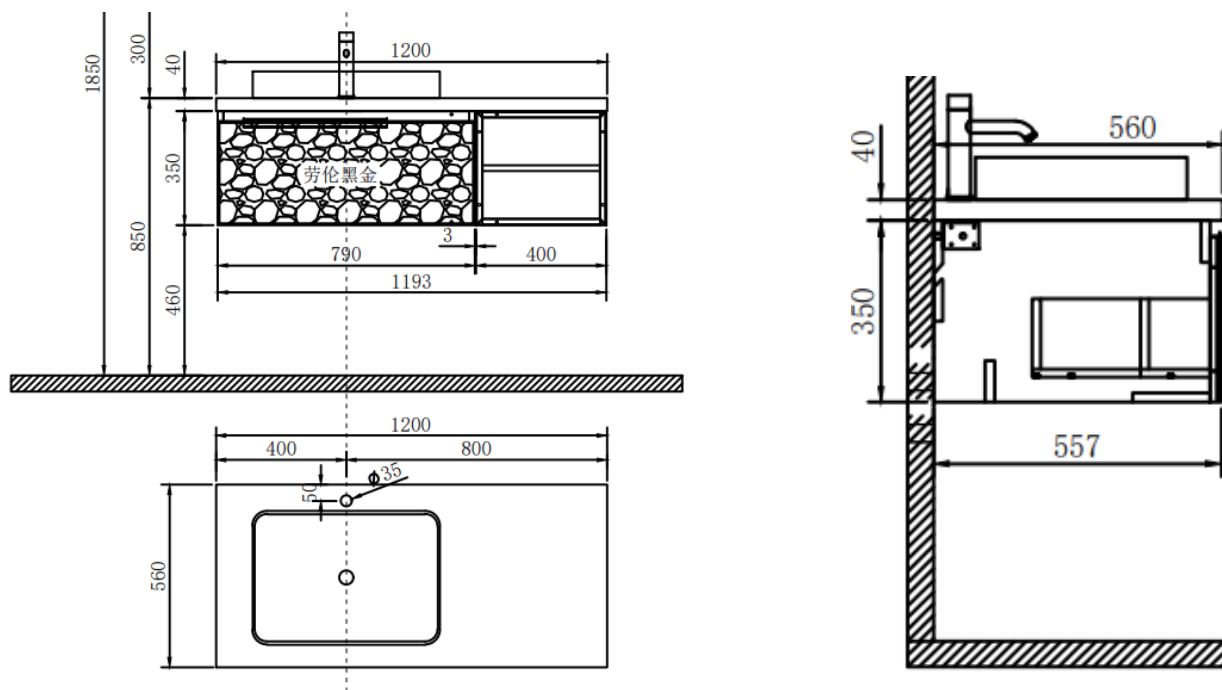

Brand: Queenswood, China  
 Name: VERONA Wall unit, right side cabinet , and ceramic slab  
 Item Code: AU800-LG + AU-SC405635R-LG + QW223AU12004TM-LB + K5373T  
 Designer:  
 Color/Finish: Light Gray and Armani Black  
 Dimensions: 790 x 557 x 350 mm – Wall unit  
 1200 x 560 x 40 mm – Ceramic Slab

**Product info:**

- Wall unit
- With drawer
- Right side cabinet, open grid
- Ceramic slab
- With 1 tap hole and 1 cut-out for K5373T Forefront basin

**Add-ons:**

- M30050G seal (x 2)

客户盆 K-5373T半嵌盆

Follow cleaning instructions and avoid using any harmful chemicals. Failure to do so voids the warranty.