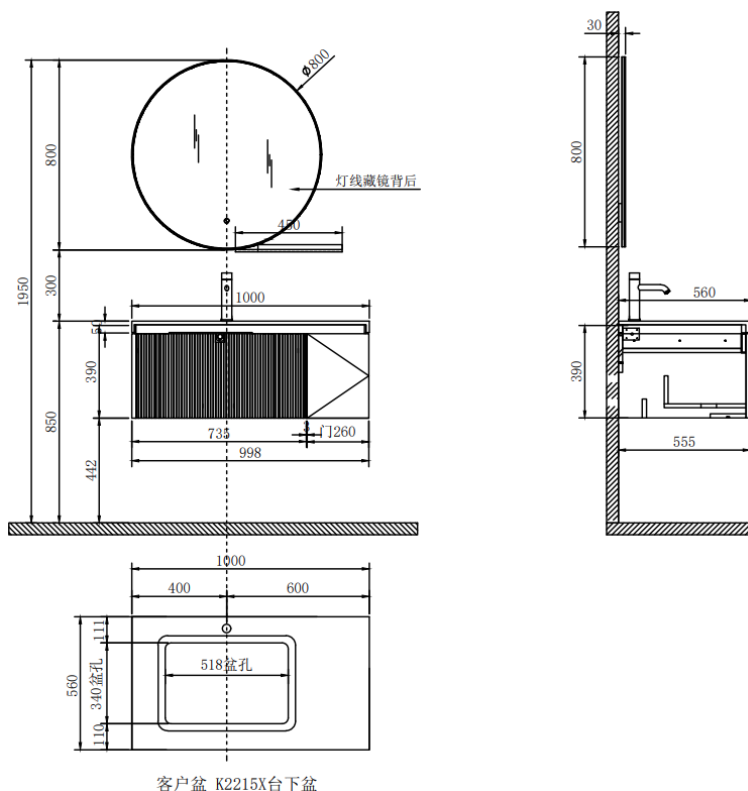

Brand : Queenswood, China  
 Name : STAR Wall unit with drawers and ceramic slab  
 Item Code: QWS1000-GV +QW223QWS10005TM-CW + K2215X  
 Designer:  
 Color/Finish: Khaki and Lauren Black  
 Dimensions: 998 x 555 x 390 mm - wall unit  
 1000 x 560 x 12mm – ceramic slab

**Product info:**

- Wall unit
- With drawers
- Ceramic slab
- With 1 tap hole and 1 cut-out for K2215X Ladena undercounter basin

**Add-ons:**

- M30050G seal (x 2)

Follow cleaning instructions and avoid using any harmful chemicals. Failure to do so voids the warranty.