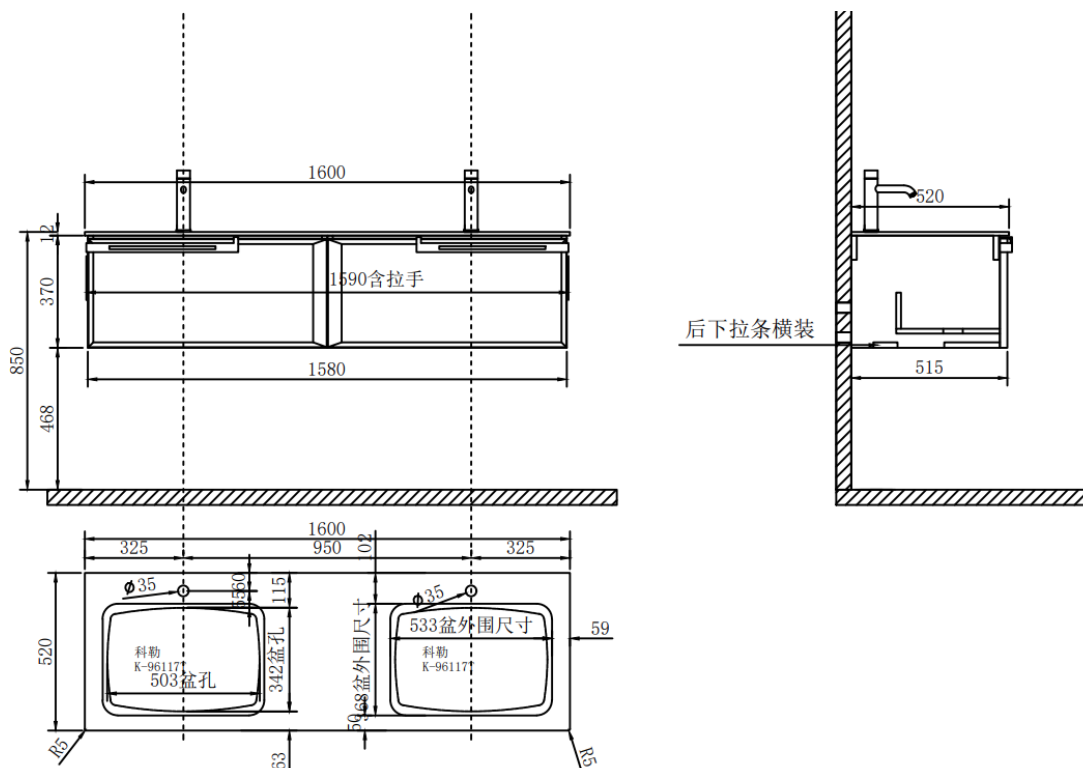

Brand: Queenswood, China
 Name: VERONA Wall unit, right side cabinet , and ceramic slab
 Item Code: QW223-LC800L-GW + QW223-LC800R-GW + QW223-LC1600-TM + K96117T-0
 Designer:
 Color/Finish: Light Gray and Armani Black
 Dimensions: 790 x 557 x 350 mm – Wall unit
 1200 x 560 x 40 mm – Ceramic Slab

Product info:

- Wall unit
- With drawer
- Right side cabinet, open grid
- Ceramic slab
- With 1 tap hole and 1 cut-out for K5373T Forefront basin

Add-ons:

- M30050G seal (x 2)

Follow cleaning instructions and avoid using any harmful chemicals. Failure to do so voids the warranty.