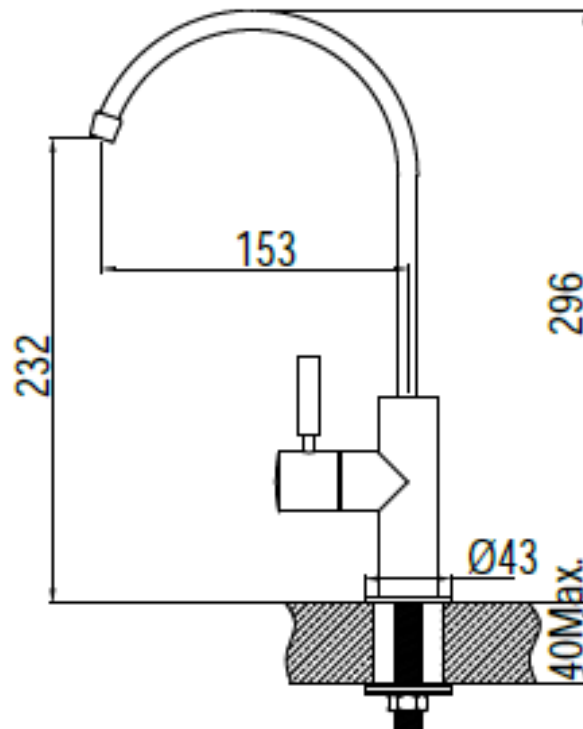

Brand : Primy, China
Name : Single-lever filter faucet
Item Code : PJ01
Designer :
Color / Finish: 304 Stainless steel
Dimensions : 296mm height 153mm spout projection

Product info:

- Single-lever sink mixer
- 1x flexible hose for connecting to water filter