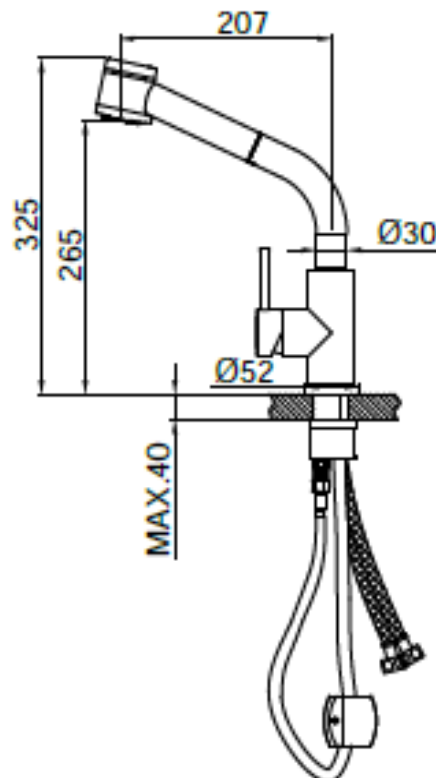

Brand : Primy, China
Name : Single lever sink mixer with pull-out shower
Item Code : PF7202
Designer :
Color / Finish: 304 Stainless steel
Dimensions : 325mm height
207mm spout projection

Product info:

- Single-lever sink mixer
- Pull out shower
- 2x angle valve ½"x½" (No nuts)

Flushing of pipe must be done before fittings are installed. Failure to do so voids the warranty.

Follow cleaning instructions and avoid using any harmful chemicals.