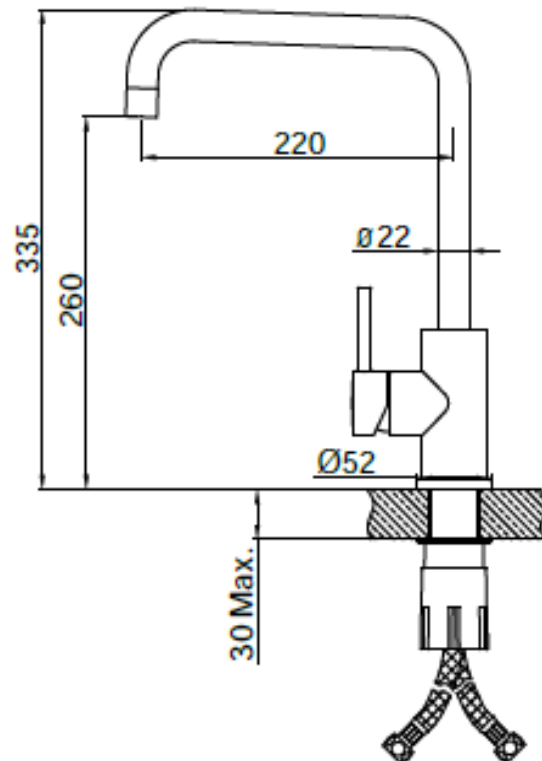

Brand : Primy, China
Name : Single lever sink mixer with high swivel spout
Item Code : PF7110
Designer :
Color / Finish: 304 Stainless steel
Dimensions : 335 mm height
220 mm spout projection

Product info:

- Single-lever sink mixer
- High swivel spout
- 2x angle valve ½"x½" (No nuts)

Flushing of pipe must be done before fittings are installed. Failure to do so voids the warranty.

Follow cleaning instructions and avoid using any harmful chemicals.