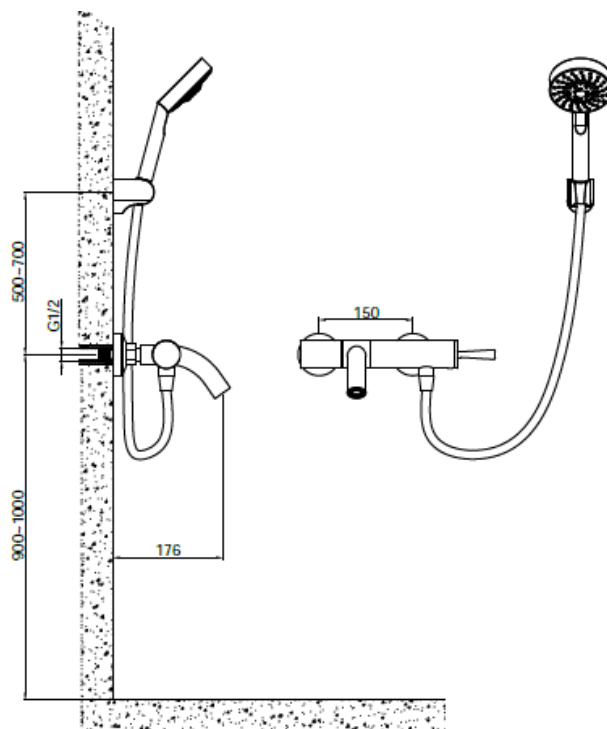

Brand : Primy, China
Name : CLASSIC exposed b/s mixer with hand shower (chrome handle)
Item Code : PF3032
Designer :
Color / Finish: 304 Stainless Steel
Dimensions : 176mm spout projection

Product info:

- Single lever exposed bath/shower mixer
- with Hand shower set

Flushing of pipe must be done before fittings are installed. Failure to do so voids the warranty.

Follow cleaning instructions and avoid using any harmful chemicals.