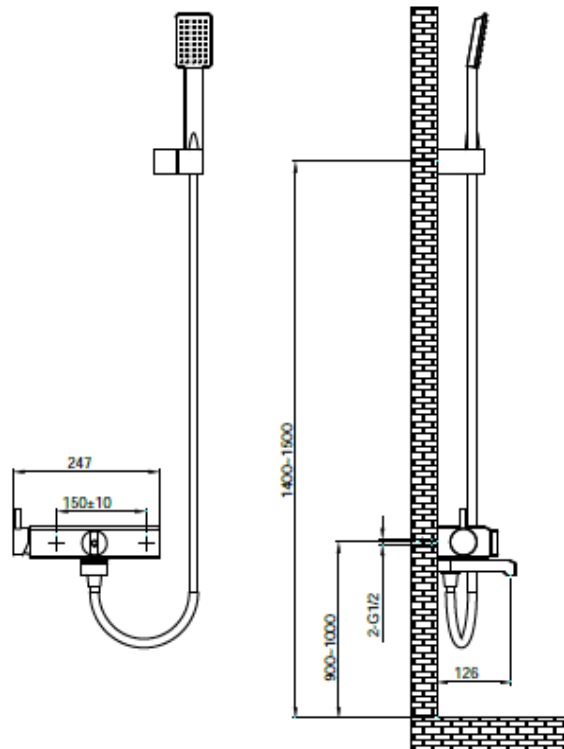

Brand : Primy, China
 Name : MODERN exposed b/s mixer with hand shower
 Item Code : PF3022
 Designer :
 Color / Finish: 304 Stainless Steel
 Dimensions : 126mm spout projection

Product info:

- Single lever exposed bath/shower mixer
- with hand shower set