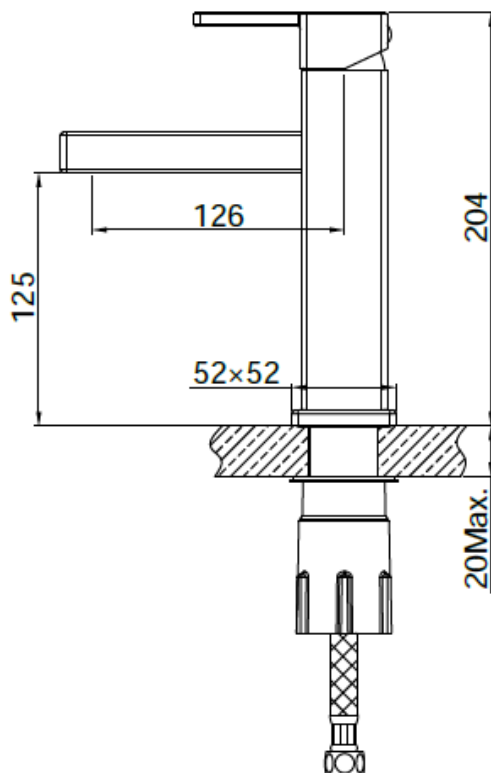

Brand : Primy, China
 Name : Single lever basin mixer with push type pop up
 Item Code : PF1121
 Designer :
 Color / Finish: 304 Stainless Steel
 Dimensions : 204mm height
 126mm spout projection

Product info:

- Single lever basin mixer
- push type pop up
- 2x angle valve ½"x½" (with nuts)
- 1x basin waste trap

Flushing of pipe must be done before fittings are installed. Failure to do so voids the warranty.
 Follow cleaning instructions and avoid using any harmful chemicals.
 All information is for reference only. Installation shall always be based on the specs provided with actual delivered items.
 For more info, visit www.sanitecph.com