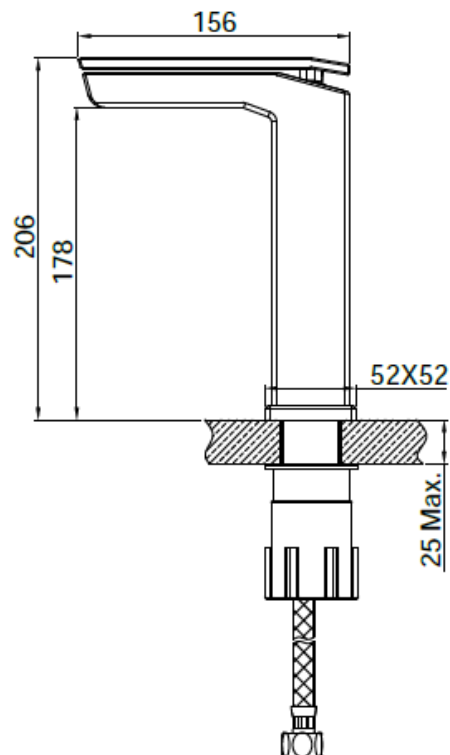

Brand : Primy, China
Name : MODERN single lever basin mixer with push type pop up
Item Code : PF1021
Designer :
Color / Finish: 304 Stainless Steel
Dimensions : 206mm height, 156mm length
178mm spout projection

Product info:

- GREEN single lever washbowl mixer
- with push type pop up

- 2x angle valve ½"x½" (with nuts)
- 1x basin waste trap

Flushing of pipe must be done before fittings are installed. Failure to do so voids the warranty.