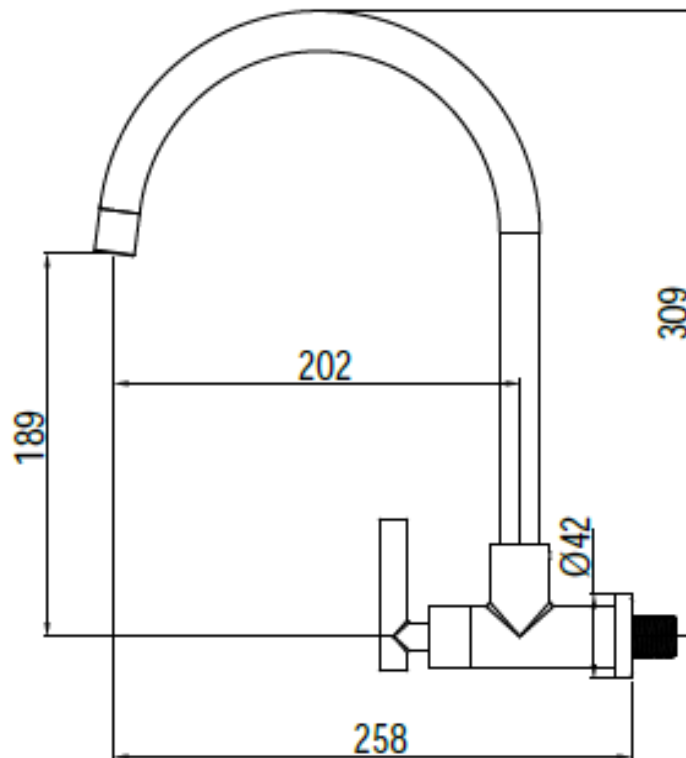

Brand : Primy, China  
Name : Single-lever wall sink tap  
Item Code : PC04  
Designer :  
Color / Finish: 304 Stainless steel  
Dimensions : 309 mm height  
202 mm spout projection

Product info:

- Single-lever wall sink tap ½" ,
- Cold water P
- Pre-mixed water
- High C-spout