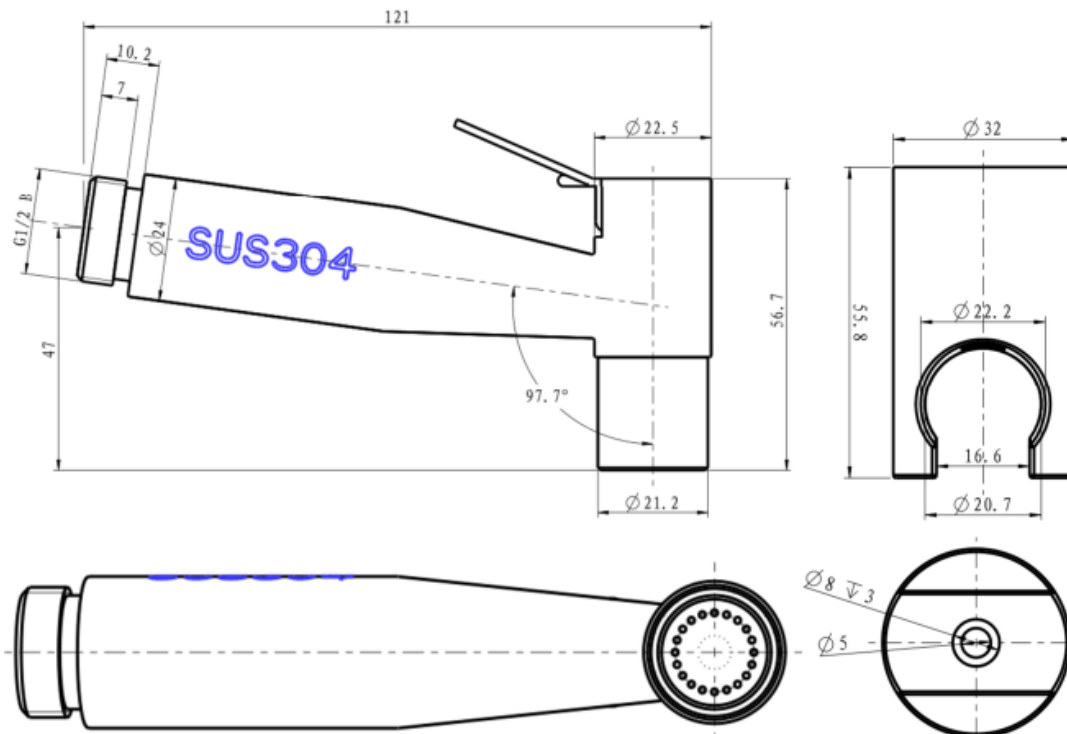

Brand : Primy, China  
 Name : Bidet hand spray set  
 Item Code : P2805  
 Designer :  
 Color / Finish: Stainless Steel  
 Dimensions : 120 x 121 mm

**Product info:**

- Bidet handspray
- hose
- holder set
- High Quality SS304 for durable use