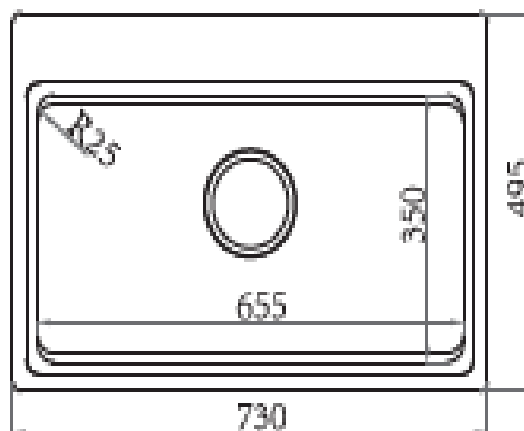

Flushing of pipe must be done before fittings are installed. Failure to do so voids the warranty.
Follow cleaning instructions and avoid using any harmful chemicals.
All information is for reference only. Installation shall always be based on the specs provided with actual delivered items.
For more info, visit www.sanitecph.com