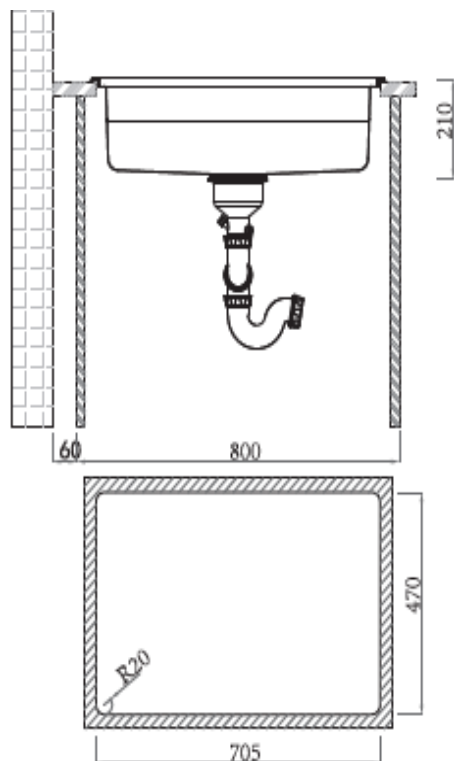

Brand : Primy, China
 Name : FUNCTIONAL 1B Sink
 Item Code : NR805
 Designer :
 Color / Finish: Brushed Finish
 Dimensions : Size: 730 x 495 x 210 mm
 Bowl Size : 655 x 325 mm

Product info:

- 1B Sink
- With overflow
- .90 mm thickness
- Includes strainer, central control, dispenser, trap, colander, board, knife set and overflow

Add-ons:

- PA Single sink bottle trap 1 ½

Flushing of pipe must be done before fittings are installed. Failure to do so voids the warranty.
 Follow cleaning instructions and avoid using any harmful chemicals.
 All information is for reference only. Installation shall always be based on the specs provided with actual delivered items.
 For more info, visit www.sanitecph.com