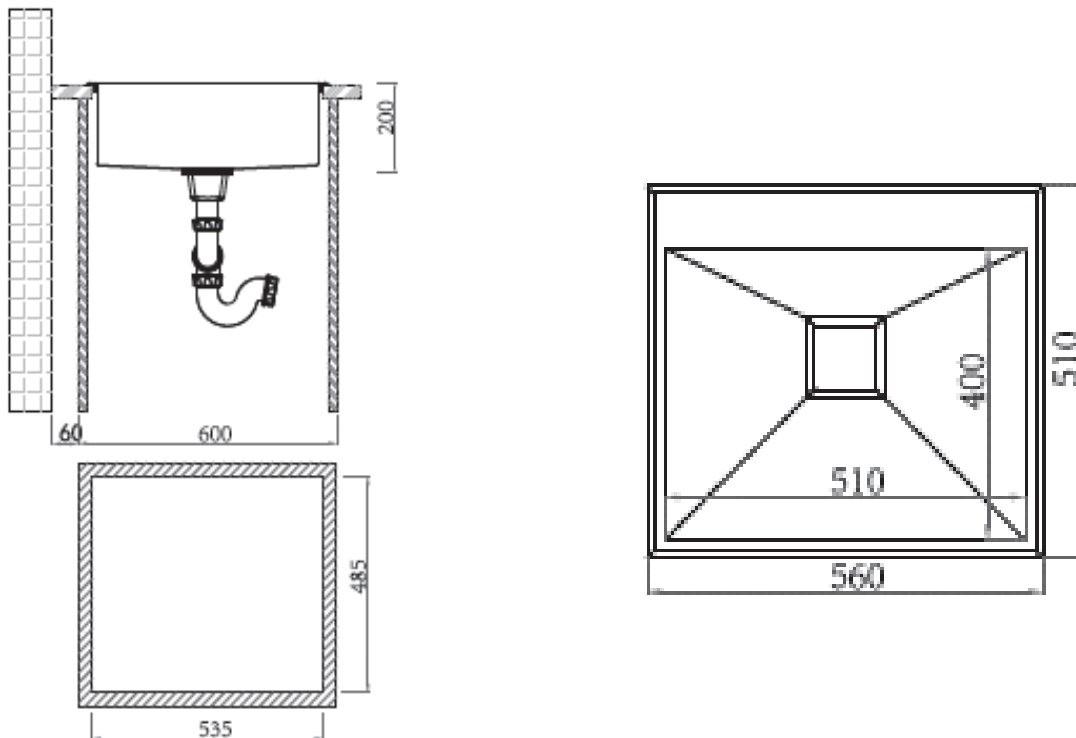

Flushing of pipe must be done before fittings are installed. Failure to do so voids the warranty.

Follow cleaning instructions and avoid using any harmful chemicals.

All information is for reference only. Installation shall always be based on the specs provided with actual delivered items.

For more info, visit www.sanitecph.com