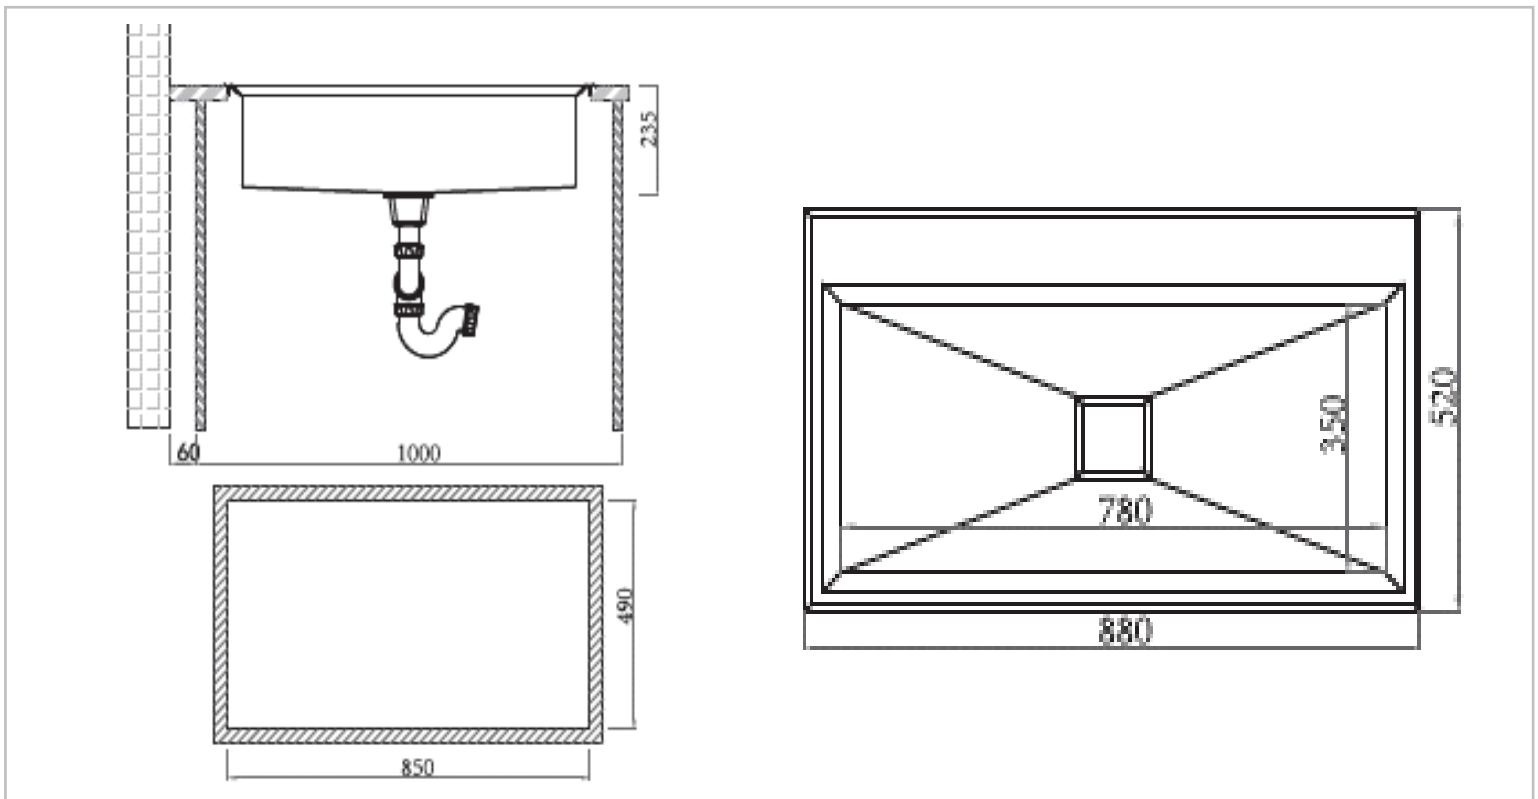

Brand : Primy, China
 Name : KRUPP 1B Sink with overflow
 Item Code : KB102A
 Designer :
 Color / Finish: Brushed Finish
 Dimensions : Size: 1160 x 500 x 225 mm
 Bowl Size : 320 x 350, 400 x 350 mm

Product info:

- 1B Sink
- With overflow
- .90 mm thickness
- Includes strainer, central control, dispenser, trap, colander, board, knife set and overflow

Flushing of pipe must be done before fittings are installed. Failure to do so voids the warranty.