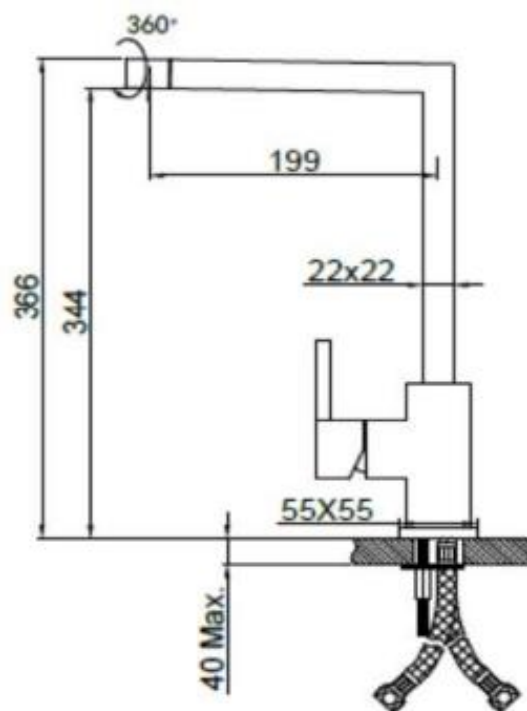

Brand : Primy, China  
Name : Single-lever sink mixer with swivel spout  
Item Code : F1109  
Designer :  
Color / Finish: Stainless Steel  
Dimensions : 366 mm Height

Product info:

- Single-lever sink mixer
- swivel spout
- Special ceramic discs cartridge
- Flexible Hoses
- Spout rotation
- Base Diameter