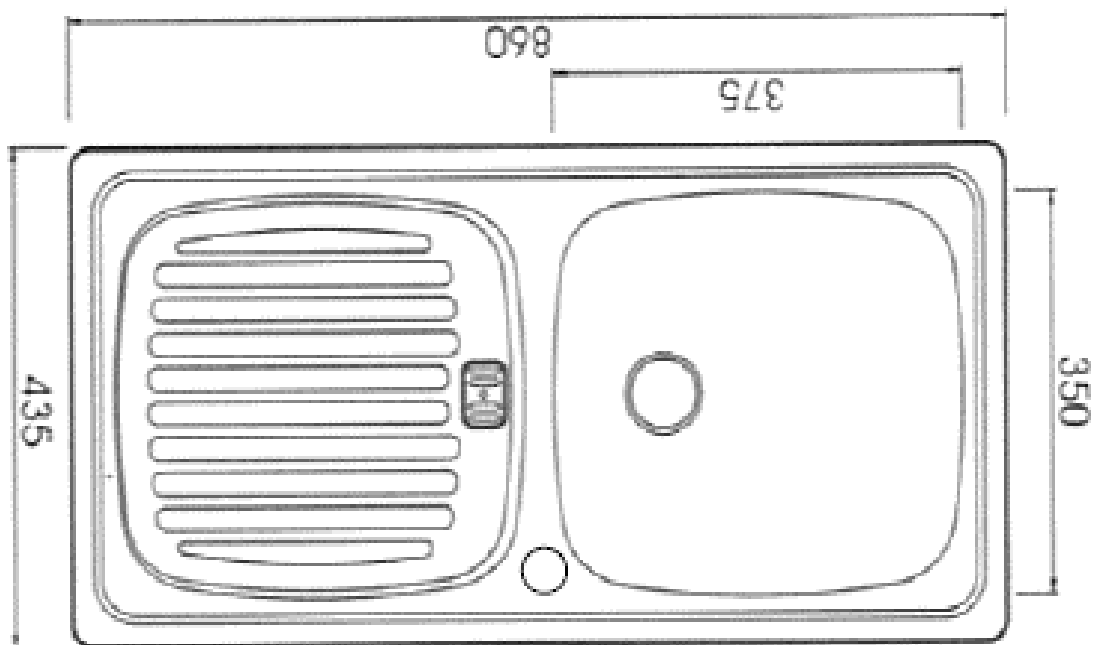

Brand : Primy, China  
Name : INOX 1B.LD Inlay sink  
Item Code : DL0326S-R

Designer :

Color / Finish: Stainless steel  
Dimensions : (L x W): 435 x 860 mm

Product info:

- Inlay kitchen sink
- With 1- Bowl and drainboard
- 1 Tap Hole with:
- DLA2A Waste
- DLPA bottle trap bowl