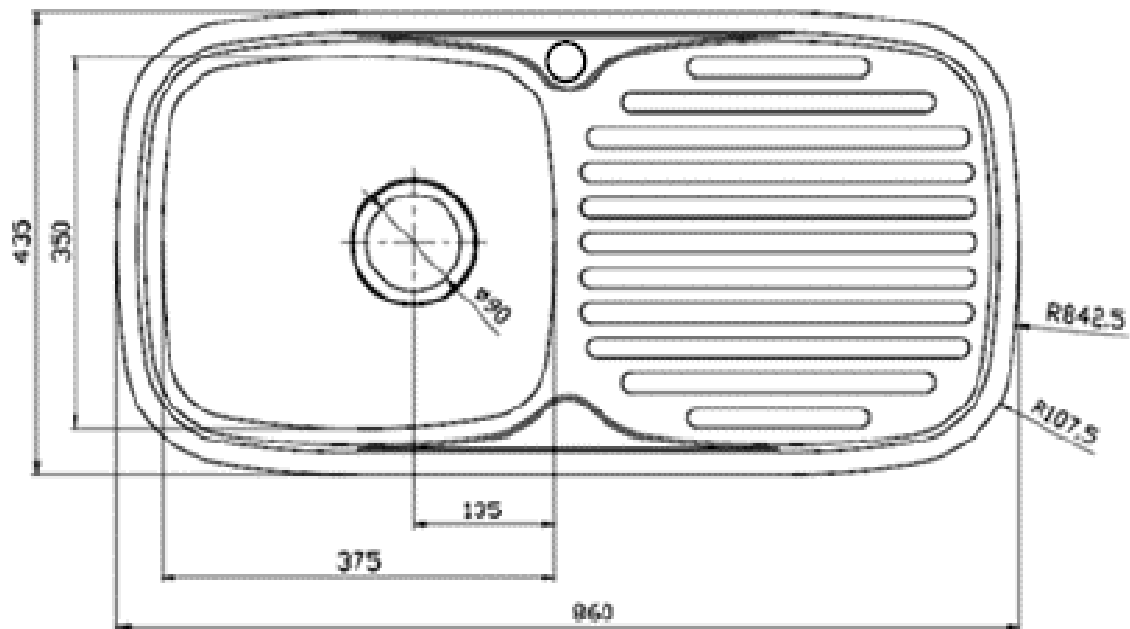

Brand : Primy, China
Name : INOX 1B.RD Inlay sink
Item Code : DL0325S-R

Designer :

Color / Finish: Stainless steel
Dimensions : 860 x 435 x 152 mm

Product info:

- Inlay kitchen sink
- With 1- Bowl and drainboard
- 1 Tap Hole with:
- DLA 1 Waste
- DLPA bottle trap bowl