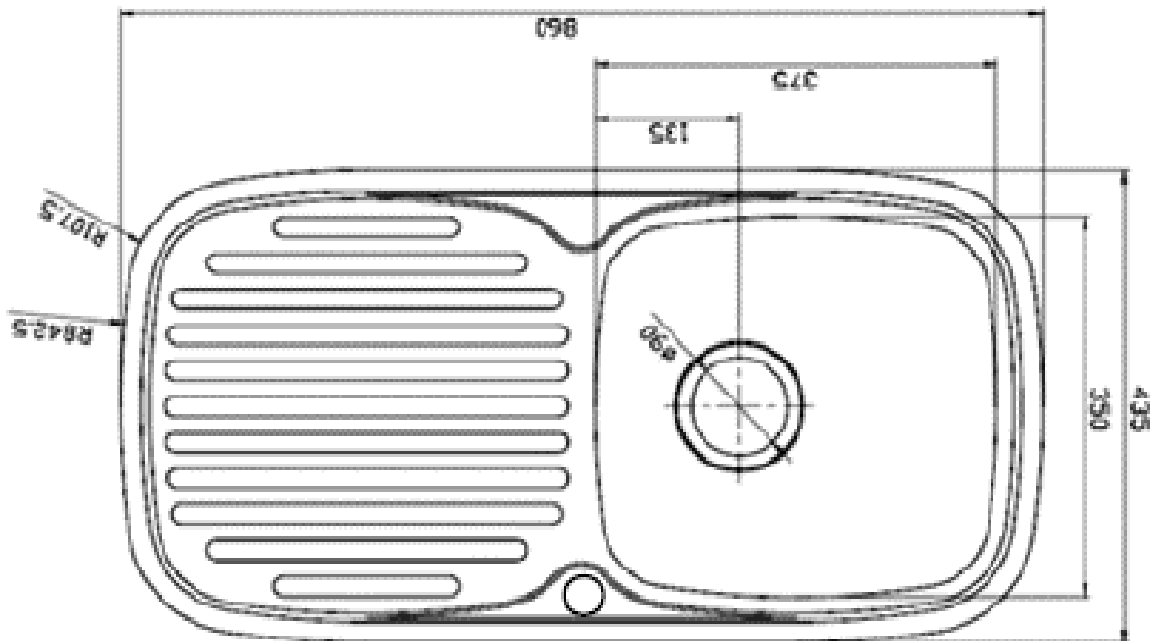

Brand : Primy, China  
 Name : INOX 1B.LD Inlay sink  
 Item Code : DL0325S-L

Designer :

Color / Finish: Stainless steel  
 Dimensions : 860 x 435 x 152 mm

Product info:

- Inlay kitchen sink
- With 1- Bowl and drainboard
- 1 Tap Hole with:
- DLA 1 Waste
- DLPA bottle trap bowl