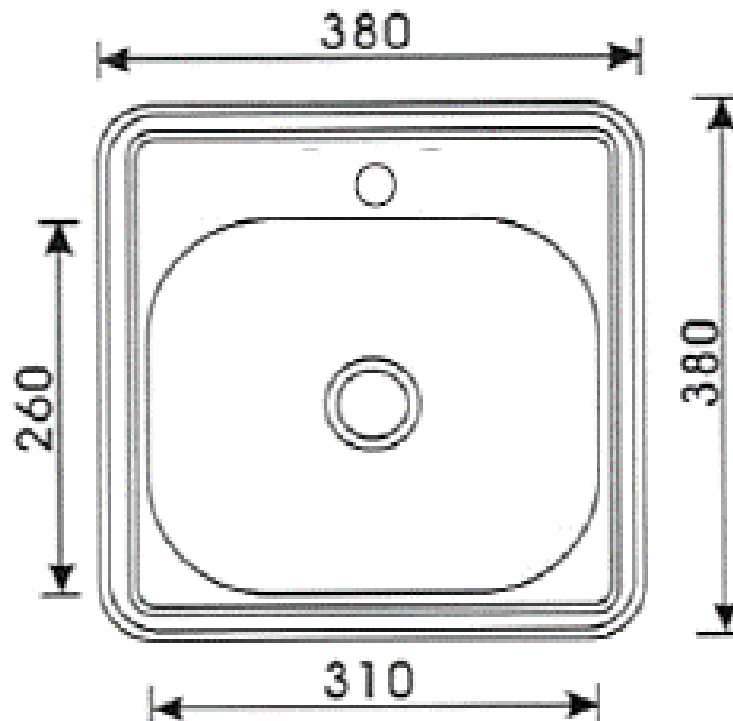

Brand : Primy, China
Name : INOX 1B Inlay sink
Item Code : DL0224C
Designer :
Color / Finish: Stainless steel
Dimensions : (L x W): 380 x 380mm

Product info:

- Inlay kitchen sink
- 1- Bowl
- 1 Tap Hole with:
- DLA 1 Waste
- DLPA bottle trap bowl