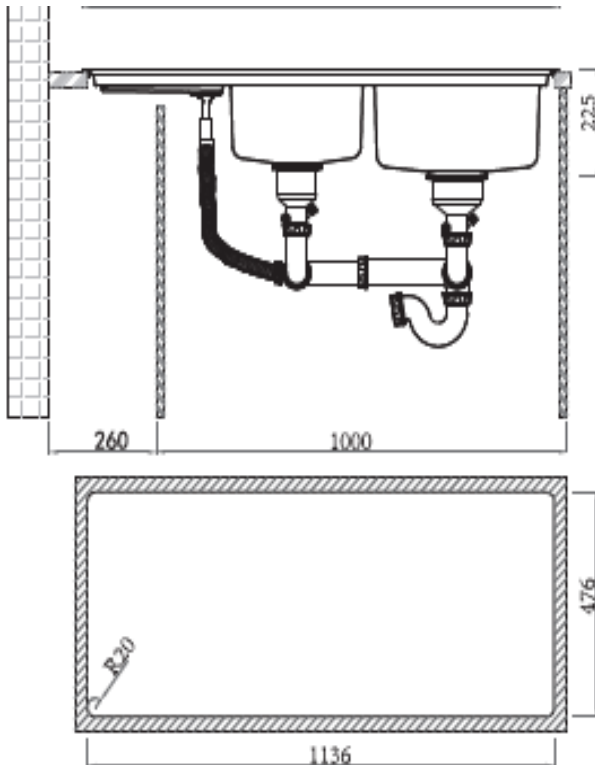

Brand : Primy, China  
 Name : FUNCTIONAL 2B.1D Sink  
 Item Code : CM907  
 Designer :  
 Color / Finish: Brushed Finish  
 Dimensions : Size: 1160 x 500 x 225 mm  
 Bowl Size : 320 x 350, 400 x 350 mm

**Product info:**

- 2B.1D Sink
- With overflow
- .90 mm thickness
- Includes strainer, central control, dispenser, trap, colander, board, knife set and overflow

Flushing of pipe must be done before fittings are installed. Failure to do so voids the warranty.  
 Follow cleaning instructions and avoid using any harmful chemicals.  
 All information is for reference only. Installation shall always be based on the specs provided with actual delivered items.  
 For more info, visit [www.sanitecph.com](http://www.sanitecph.com)