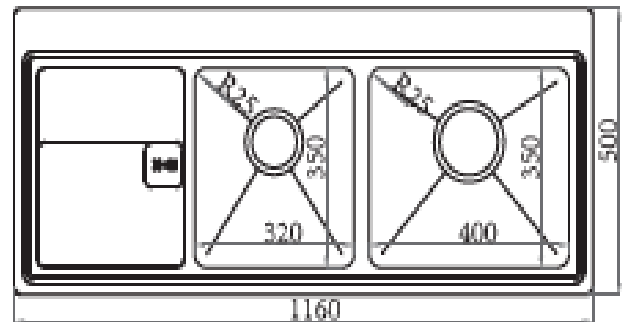

Brand : Primy, China  
 Name : FUNCTIONAL 2B.1D Sink  
 Item Code : CM907  
 Designer :  
 Color / Finish: Brushed Finish  
 Dimensions : Size: 1160 x 500 x 225 mm  
 Bowl Size : 320 x 350, 400 x 350 mm

**Product info:**

- 2B.1D Sink
- With overflow
- .90 mm thickness
- Includes strainer, central control, dispenser, trap, colander, board, knife set and overflow

Flushing of pipe must be done before fittings are installed. Failure to do so voids the warranty.  
 Follow cleaning instructions and avoid using any harmful chemicals.  
 All information is for reference only. Installation shall always be based on the specs provided with actual delivered items.  
 For more info, visit [www.sanitecph.com](http://www.sanitecph.com)