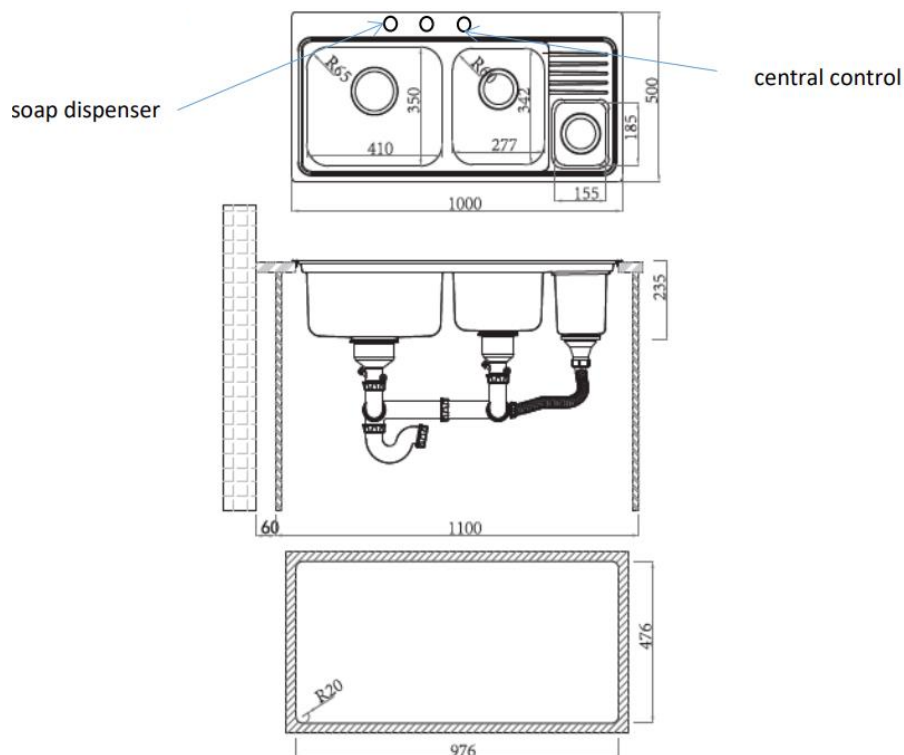

Brand : Primy, China
 Name : FUNCTIONAL 1.5B Sink
 Item Code : CM904
 Designer :
 Color / Finish: Brushed Finish
 Dimensions : Size: 1000 x 500 x 235 mm
 Bowl Size : 410 x 350, 277 x 350 mm

Product info:

- 1.5B sink with waste bin
- .90 mm thickness
- Includes strainer, central control, dispenser, trap, colander, board, waste bin pipe and overflow

Flushing of pipe must be done before fittings are installed. Failure to do so voids the warranty.
 Follow cleaning instructions and avoid using any harmful chemicals.
 All information is for reference only. Installation shall always be based on the specs provided with actual delivered items.
 For more info, visit www.sanitecph.com